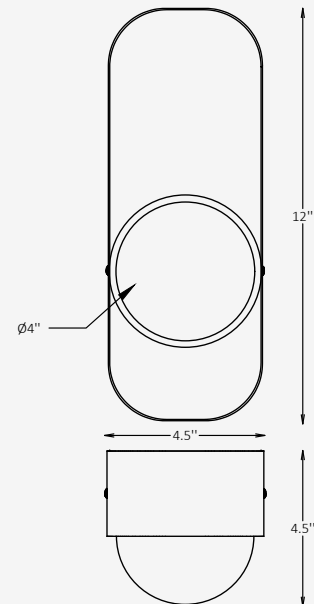

SPECIFICATIONS

Material	Stainless Steel + Acrylic
Diffuser	Acrylic
Height	12"
Width	4.5"
Depth	4.5"
Input Voltage	110-277, 50-60 Hz
Light Source Type	LED
Power	3W / 6W / 9W / 12W
LED Output	90 lm/W
CCT	2700K / 3000K / 3500K / 4000K
CRI	90
Dimming & Driver	Remote, 0-10V
Light Distribution	Soft Diffused Ambient
IP Rating	IP 20
Warranty	5 years
Finishes	34 RAL finishes 12 metallic finishes Custom on request*