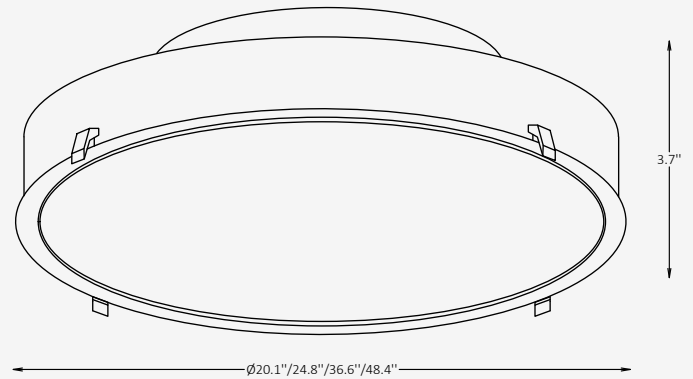

## GENERAL INFORMATION

RONEX RC is a recessed ceiling luminaire defined by its clean circular form and uniform diffused illumination. The minimalist profile integrates seamlessly into the ceiling plane, creating a refined architectural presence while delivering soft and comfortable direct light. Designed for residential interiors, offices, and hospitality environments, RONEX RC combines efficient lighting performance with visual simplicity. Its aluminum construction, frosted acrylic diffuser, and range of finishes allow the fixture to adapt easily to both contemporary and timeless interior spaces.

## SPECIFICATIONS

Material	Aluminum
Diffuser	Acrylic, Frosted
Diameter	20.1" / 24.8" / 36.6" / 48.4"
Height	3.7"
Input Voltage	110-277V
Light Source Type	LED
Power	25W / 40W / 90W / 150W
LED Output	85 lm/W
CCT	3000K / 3500K / 4000K
CRI	90
Dimming & Driver	Integral, 0-10V
Light Distribution	Direct, Diffused
IP Rating	IP 20
Warranty	5 years
Finishes	White / Black 23 RAL finishes