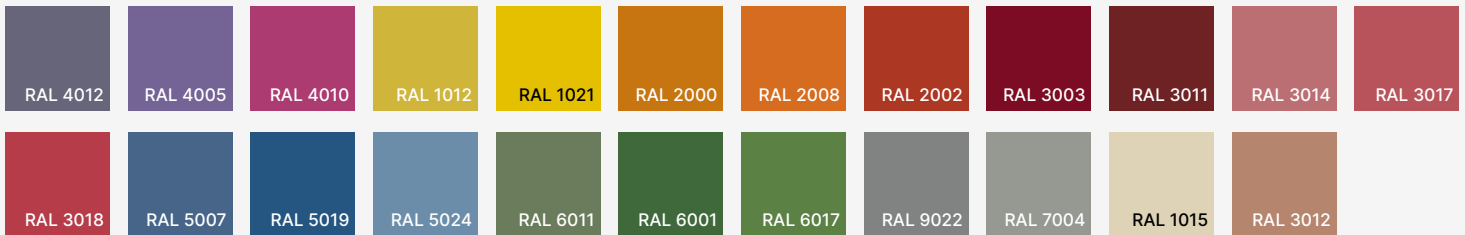

## Finishes

### Standard finishes

### RAL finishes

**RAL K7 CLASSIC COLORS (80-95% GLOSS): RAL\_ \_ \_ \_**

All RAL Classic colors are available

On your specification submittal, choose your RAL color by entering the 4-digit RAL code (e.g., RAL 3003).