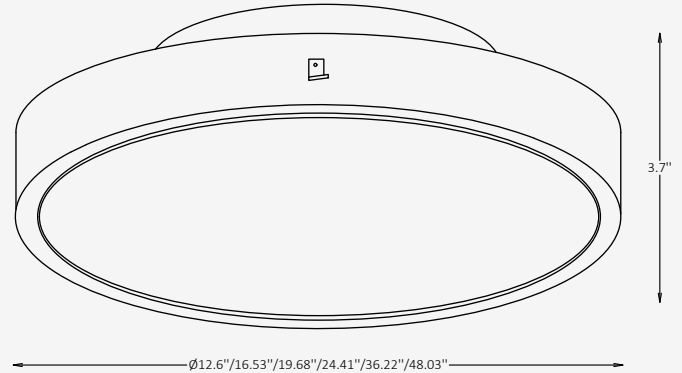

GENERAL INFORMATION

RONEX TR is a trimless recessed ceiling luminaire designed to integrate seamlessly into architectural surfaces. The clean circular form sits flush within the ceiling, creating a minimal visual appearance while delivering soft and uniform diffused illumination. Designed for residential interiors, offices, and hospitality environments, RONEX TR combines efficient lighting performance with refined architectural simplicity. Its frosted acrylic diffuser and wide range of sizes and finishes allow the fixture to adapt effortlessly to both contemporary and timeless interior spaces.

SPECIFICATIONS

Material	Aluminum
Diffuser	Acrylic, Frosted
Diameter	12.6" / 16.5" / 19.7" / 24.4" / 36.2" / 48"
Height	3.7"
Input Voltage	110-277V
Light Source Type	LED
Power	15W / 20W / 25W / 40W / 90W / 150W
LED Output	85 lm/W
CCT	3000K / 3500K / 4000K
CRI	90
Dimming & Driver	Integral, 0-10V
Light Distribution	Direct, Diffused
IP Rating	IP 20
Warranty	5 years
Finishes	White / Black 23 RAL finishes