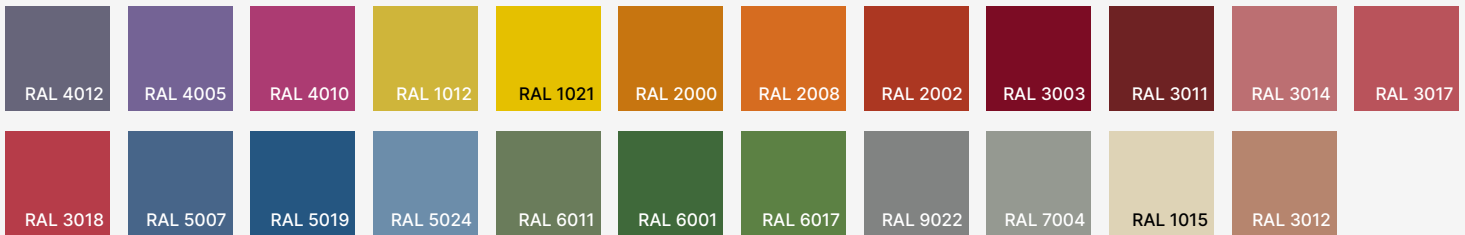

SPECIFICATIONS

Material	Aluminum
Diffuser	Acrylic, Frosted
Diameter	12.6" / 16.5" / 19.7" / 24.4" / 36.2" / 48"
Height	3.7"
Input Voltage	110-277V
Light Source Type	LED
Power	15W / 20W / 25W / 40W / 90W / 150W
LED Output	85 lm/W
CCT	3000K / 3500K / 4000K
CRI	90
Dimming & Driver	Integral, 0-10V
Light Distribution	Direct, Diffused
IP Rating	IP 20
Warranty	5 years
Finishes	White / Black 23 RAL finishes

Finishes

Standard finishes

RAL finishes

RAL K7 CLASSIC COLORS (80-95% GLOSS): RAL_ _ _ _

All RAL Classic colors are available

On your specification submittal, choose your RAL color by entering the 4-digit RAL code (e.g., RAL 3003).