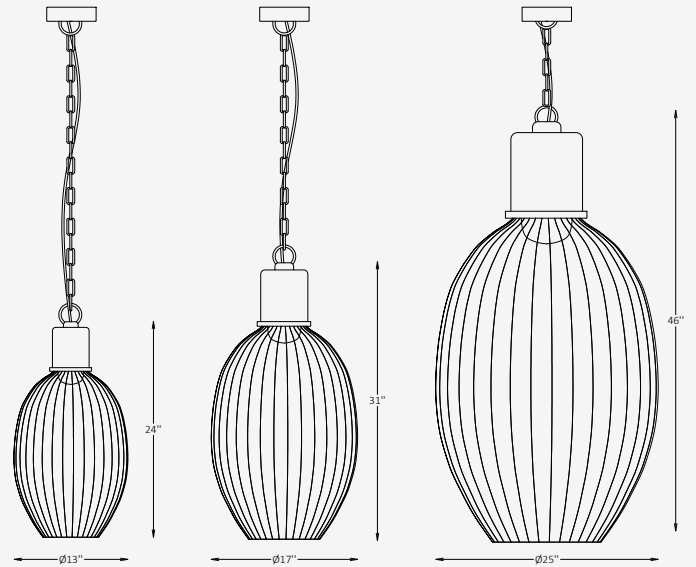

## GENERAL INFORMATION

The VIVRE pendant expresses a sense of rhythm and lightness through its sculptural, open-frame design. Crafted from precision-formed stainless steel with a frosted acrylic diffuser, it delivers a warm and focused illumination that enhances outdoor spaces with elegance and durability. Its elongated, organic profile evokes natural harmony while maintaining architectural balance, making VIVRE ideal for patios, terraces, and contemporary hospitality environments seeking refined visual character and lasting performance.

## SPECIFICATIONS

Material	Stainless steel
Lens	Frosted, Acrylic
Diameter	13" / 17" / 25"
Height	24" / 31" / 46"
Light Source Type	LED
Power	12W / 15W / 20W
Input Voltage	110-277V, 50-60 Hz
LED Output	120 lm/W
CCT	2700K / 3000K / 3500K / 4000K / 5000K
CRI	90
Dimming & Driver	Integral, 0-10V
Light Distribution	Direct
IP Rating	IP 65
Warranty	5 years
Finishes	28 standard finishes 12 metallic finishes Custom on request*