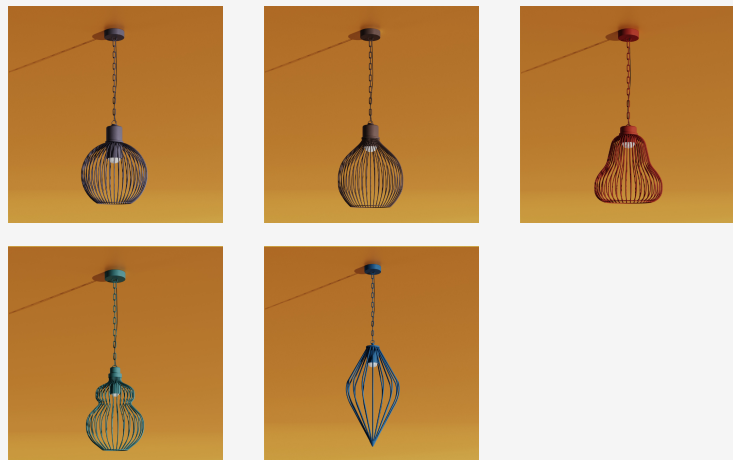

OTHER VERSIONS AVAILABLE