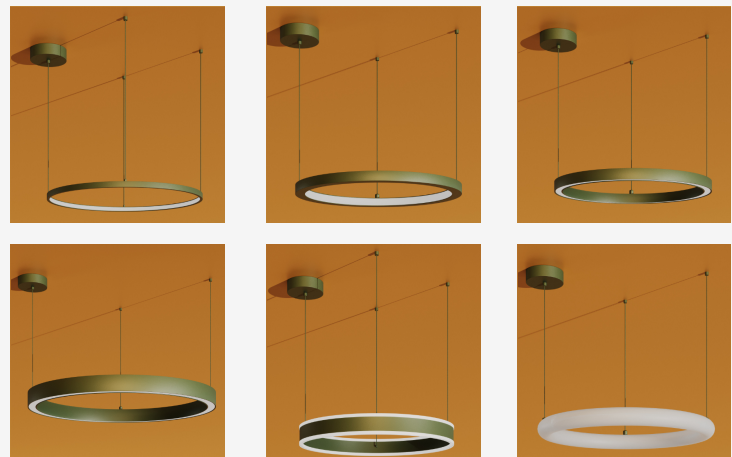

OTHER VERSIONS AVAILABLE