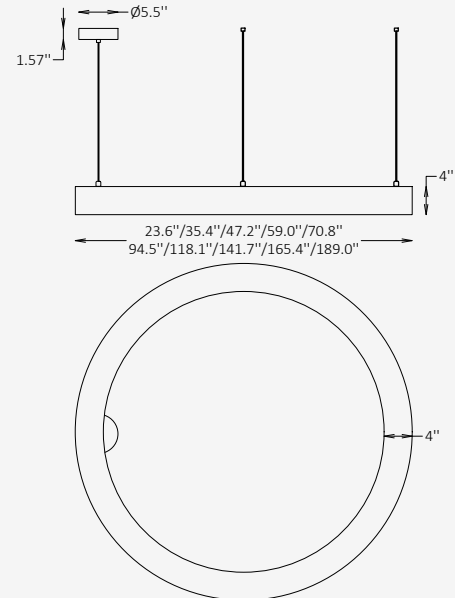

## GENERAL INFORMATION

CIELA CIRCLE is a large-scale circular pendant designed to deliver soft, uniform illumination with a clean architectural presence. The slim aluminum profile and frosted polycarbonate diffuser create a continuous 360° ring of light that enhances the space with balanced ambient illumination. Designed for hospitality environments, commercial interiors, and feature architectural applications, CIELA CIRCLE combines minimalist geometry with high-output performance. Its wide range of diameters allows the fixture to function as both an elegant decorative centerpiece and a functional lighting solution for open interior spaces.

## SPECIFICATIONS

<b>Material</b>	Aluminum + Polycarbonate
<b>Diffuser</b>	Polycarbonate, Frosted
<b>Diameter</b>	23.6" / 35.4" / 47.2" / 59" / 71" / 94.5" / 118" / 141.7" / 165.4" / 189"
<b>Profile Height</b>	4"
<b>Profile Width</b>	4"
<b>Input Voltage</b>	110-277V, 50-60 Hz
<b>Light Source Type</b>	LED
<b>Power</b>	40W / 50W / 80W / 100W / 120W / 160W / 200W / 240W / 300W / 400W
<b>LED Output</b>	105 lm/W
<b>CCT</b>	3000K / 3500K / 4000K
<b>CRI</b>	80 / 90
<b>Dimming &amp; Driver</b>	Integral, 0-10V
<b>Light Distribution</b>	360°, Diffused
<b>IP Rating</b>	IP 20
<b>Warranty</b>	5 years
<b>Finishes</b>	White