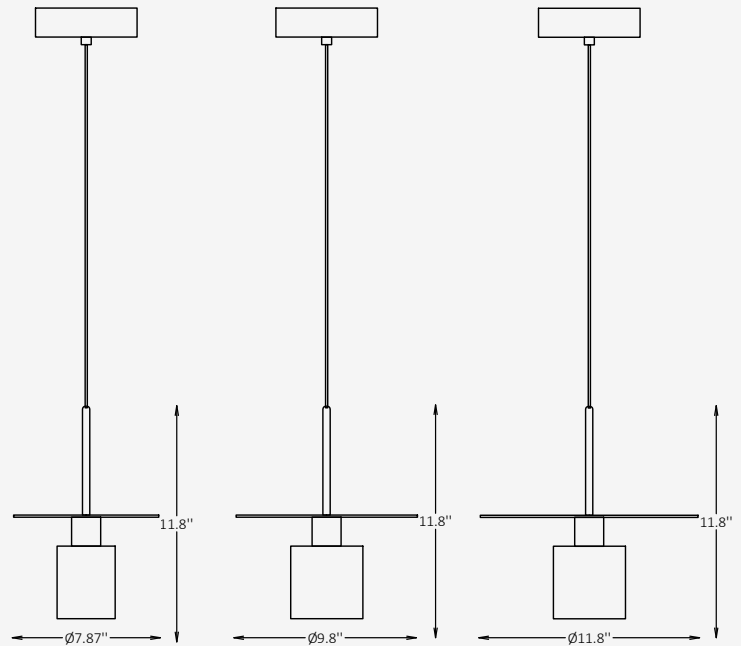

GENERAL INFORMATION

The ORIS pendant brings sculptural simplicity to architectural interiors with its bold disc canopy and cylindrical alabaster diffuser. Designed to deliver a clean, direct downlight, it offers a balance of functional performance and natural material expression—ideal for contemporary hospitality and dining applications.

SPECIFICATIONS

Material	Alabaster
Lens	N/A
Diameter	7.9" / 9.8" / 11.8"
Height	11.8"
Input Voltage	110-120V, 50-60 Hz
Light Source Type	G9 / 1 x max. 18W
IP Rating	IP 20
Light Distribution	Direct Downlight
IP Rating	IP 20
Finishes	7 RAL standard finishes 12 metallic finishes
Warranty	5 years

OTHER VERSIONS AVAILABLE

CERTIFICATION

Ordering Information

Select one item from each category below. If your desired option is unavailable, please contact our team for support or custom solutions.

Code	Diameter Ø	Height	Wattage
<input checked="" type="checkbox"/> ORS Pendant	<input type="checkbox"/> 8 7.9" <input type="checkbox"/> 10 9.8" <input type="checkbox"/> 11 11.8"	<input checked="" type="checkbox"/> 11 11.8"	<input checked="" type="checkbox"/> 18 1 x max. 18W
Distribution type	Accent Metal Finish Options	Canopy Finish Options	Cord Finish Options
<input checked="" type="checkbox"/> DD Direct Downlight	<input type="checkbox"/> ST Standard <input type="checkbox"/> MC Metallic <input type="checkbox"/> Cus Custom on request	<input type="checkbox"/> ST Standard <input type="checkbox"/> MC Metallic <input type="checkbox"/> Cus Custom on request	<input type="checkbox"/> SV Standard Vinyl <input type="checkbox"/> DB Decorative Braided <input type="checkbox"/> Cus Custom on request
Mounting	Cord Length		
<input checked="" type="checkbox"/> SM Suspended-mounted	<input type="checkbox"/> L11 118" (adjustable) <input type="checkbox"/> Cus Custom on request		