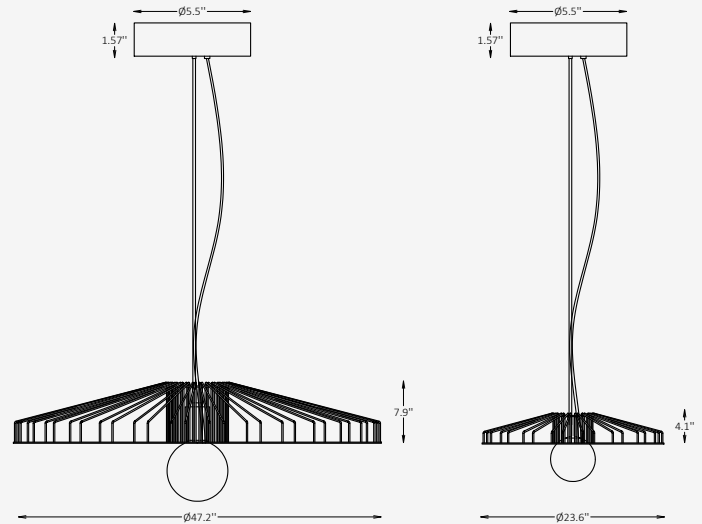

GENERAL INFORMATION

ZAZO is a decorative pendant that combines industrial-inspired wireframe construction with an open, lightweight silhouette. The geometric metal shade surrounds the light source with minimal visual mass, creating an airy architectural presence while allowing illumination to spread freely throughout the space. Designed for residential interiors, hospitality environments, cafés, and contemporary commercial spaces, ZAZO delivers comfortable ambient lighting with a distinctive modern character. Its clean metal construction, open structure, and refined proportions allow the fixture to function as both a practical light source and a decorative focal point within the environment.

SPECIFICATIONS

Material	Metal
Diffuser	N/A
Diameter	23.6" / 47.2"
Height	4.1" / 7.9"
Input Voltage	110-277V
Light Source Type	E26 / E39 (bulb not included)
Power	1 x max. 60W / 1 x max. 100W
Light Distribution	360°
IP Rating	IP 20
Warranty	3 year
Finishes	10 standard finishes

Code	Diameter Ø / Height / Light Source	Material	Body Finish Option
<input checked="" type="checkbox"/> ZO Pendant	<input type="checkbox"/> 23 23.6" / 4.1" / E26, 1 x max. 60W	<input type="checkbox"/> MT Metal	<input type="checkbox"/> ST Standard
	<input type="checkbox"/> 47 47.2" / 7.9" / E39, 1 x max. 100W	<input type="checkbox"/> Cus Custom on request	<input type="checkbox"/> Cus Custom on request
	<input type="checkbox"/> Cus Custom on request		
Canopy Finish Option	Suspension Option	Cable/Chain Finish Option	Cable/Chain Length
<input type="checkbox"/> ST Standard	<input type="checkbox"/> AFC Aircraft Cable	<input type="checkbox"/> BL Black	<input type="checkbox"/> L16 16"
<input type="checkbox"/> Cus Custom on request	<input type="checkbox"/> MCH Metal Chain	<input type="checkbox"/> WH White	<input type="checkbox"/> L24 24"
		<input type="checkbox"/> GR Grey	<input type="checkbox"/> L32 32"
			<input type="checkbox"/> Cus Custom on request