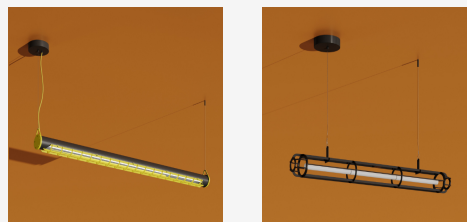

OTHER VERSIONS AVAILABLE

CERTIFICATION

Designed and produced by Studio Beam