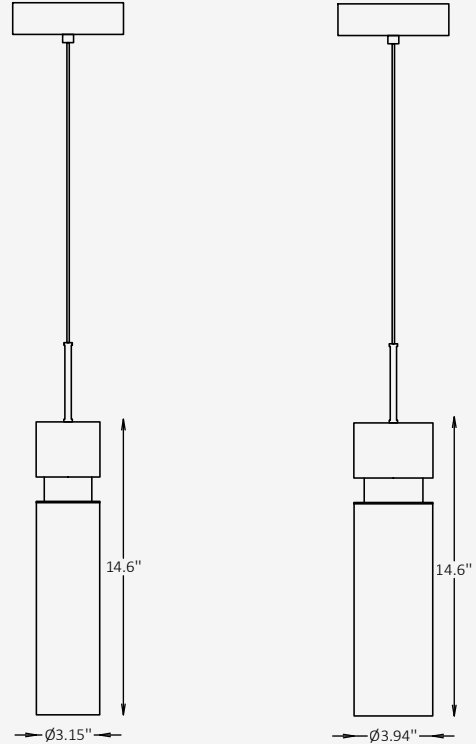

## GENERAL INFORMATION

The ALTA pendant features a sleek cylindrical alabaster diffuser paired with precision metal detailing, delivering a directional, downward-focused beam ideal for accent and task lighting. Its refined vertical profile and sculptural presence make it a strong choice for hospitality, residential, or gallery-style interiors.

## SPECIFICATIONS

Material	Alabaster
Lens	N/A
Diameter	3.15" / 3.94"
Height	14.6"
Input Voltage	110-120V, 50-60 Hz
Light Source Type	G9 / 1 x max. 18W / (Bulb not included)
IP Rating	IP 20
Light Distribution	Direct
IP Rating	IP 20
Finishes	7 RAL standard finishes 12 metallic finishes
Warranty	5 years