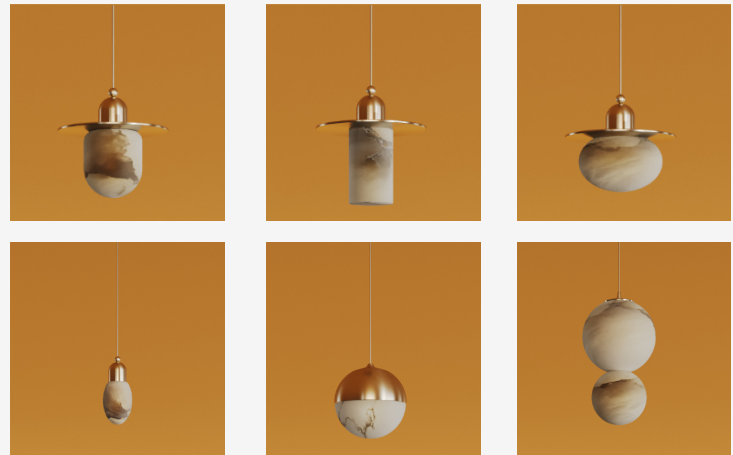

OTHER VERSIONS AVAILABLE