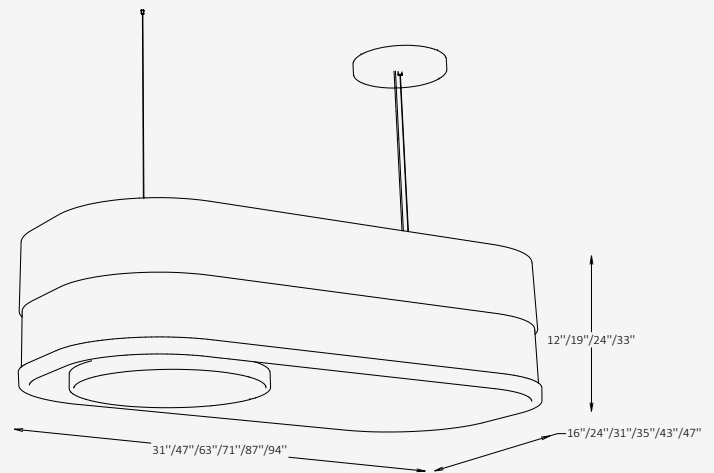

## GENERAL INFORMATION

The MUTE BOX is an acoustic pendant fixture designed to combine high-performance illumination with effective sound absorption. Crafted from 100% P.E.T. felt and structured with a durable aluminum frame, its layered form reduces ambient noise while adding a bold architectural presence to any space. Delivering uniform, direct lighting and available in multiple sizes and acoustic finishes, MUTE BOX is ideal for offices, hospitality interiors, and open environments where visual comfort and acoustic balance are essential.

## SPECIFICATIONS

Material	Aluminum, 100% P.E.T. Felt
Lens	Polycarbonate
Length	31" / 47" / 63" / 71" / 87" / 94"
Width	16" / 24" / 35" / 47"
Height	12" / 19" / 24" / 33" / 53" / 100"
Input Voltage	110-277V, 50-60 Hz
Light Source Type	LED
Power	15W / 25W / 35W / 50W / 70W / 85W / 115W / 130W
LED Output	120 lm/W
CCT	2700K / 3000K / 3500K / 4000K
CRI	90
Dimming & Driver	Integral, 0-10V
Light Distribution	Direct
IP Rating	IP 20
Finishes	27 acoustic fiber finishes
Warranty	5 years