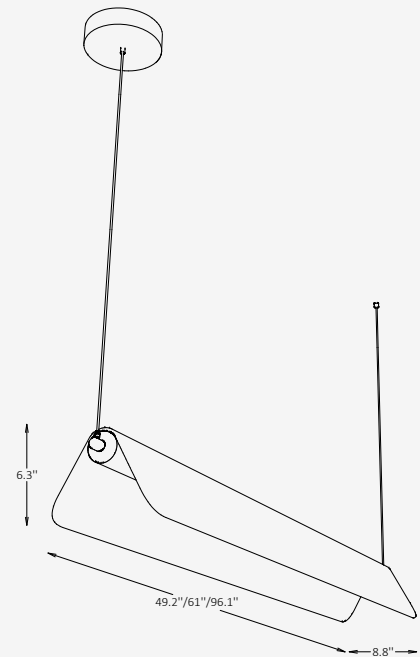

## GENERAL INFORMATION

The FOLDA is an acoustic linear pendant that combines sculpted, folded geometry with high-performance sound absorption. Its slim aluminum frame wrapped in 100% P.E.T. felt softens reverberation while delivering a comfortable 120° beam ideal for tables, counters, and collaboration zones. Offered in multiple lengths, color temperatures, and acoustic finishes, FOLDA gives designers a versatile tool for adding both visual expression and acoustic control to contemporary interiors.

## SPECIFICATIONS

Material	Aluminum, 100% P.E.T. Felt
Lens	Polycarbonate
Length	49.2" / 61" / 96.1"
Width	8.8"
Height	6.3"
Input Voltage	110-277V, 50-60 Hz
Light Source Type	LED
Power	40W / 50W / 80W
LED Output	105 lm/W
CCT	3000K / 3500K / 4000K
CRI	90
Dimming & Driver	Integral, 0-10V
Light Distribution	Direct
IP Rating	IP 20
Finishes	27 acoustic fiber finishes
Warranty	5 years