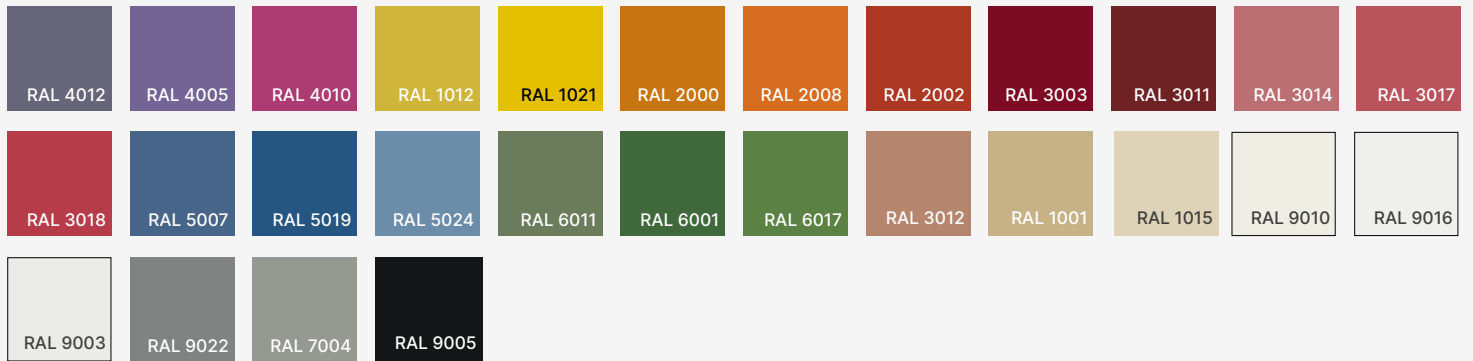

Project

Notes

Finishes

Acoustic fiber finishes

Standard finishes

Metallic finishes

Cord finishes

Standard Vinyl

Decorative Braided

RAL K7 CLASSIC COLORS (80-95% GLOSS): RAL_ _ _ _

All RAL Classic colors are available with no setup fee.

On your specification submittal, choose your RAL color by entering the 4-digit RAL code (e.g., RAL 3003).