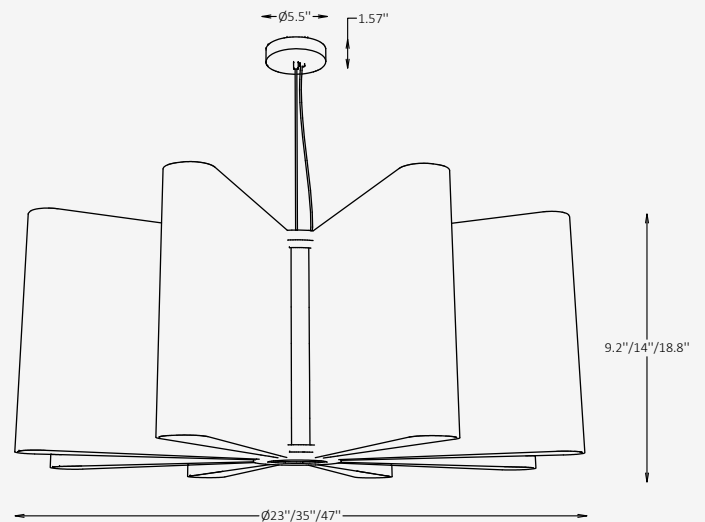

GENERAL INFORMATION

CAMOMILA is an acoustic pendant defined by its layered sculptural form and integrated direct illumination. The folded P.E.T. felt panels create a dynamic architectural silhouette while helping improve acoustic comfort within the space. Designed for hospitality environments, offices, and residential interiors, CAMOMILA combines decorative presence with functional performance. The integrated light source delivers focused downward illumination, while the soft felt material introduces warmth, texture, and sound-absorbing properties to the environment.

SPECIFICATIONS

Material	Stainless Steel, 100% P.E.T. Felt
Diffuser	Acrylic
Diameter	23" / 35" / 47"
Height	9.2" / 14" / 18.8"
Input Voltage	110-277V, 50-60 Hz
Light Source Type	LED
Power	9W / 15W / 18W / 25W
LED Output	90 lm/W
CCT	2700K / 3000K / 3500K / 4000K
CRI	90
Dimming & Driver	Integral, 0-10V
Light Distribution	Direct
IP Rating	IP 20
Finishes	27 acoustic fiber finishes
Warranty	5 years