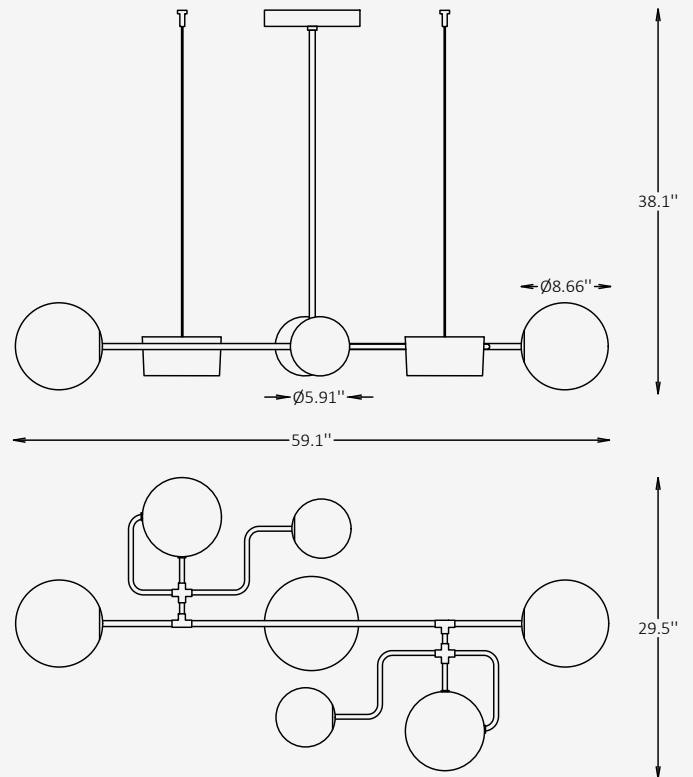

GENERAL INFORMATION

FLORIS MINI is a compact pendant luminaire that merges soft diffused lighting with integrated greenery. The streamlined linear structure features spherical glass diffusers combined with small planters, creating a refined balance between light and natural elements. Designed to function as both illumination and decor, FLORIS MINI adds a subtle organic accent to contemporary interiors. Ideal for cafes, restaurants, and residential spaces, FLORIS MINI offers warm ambient light while introducing a living design element.

SPECIFICATIONS

Material	Stainless Steel + Glass
Diffuser	Clear / Frosted / Milky White
Length	59.1"
Height	38.1"
Width	29.5"
Input Voltage	110-277V, 50-60 Hz
Light Source Type	LED
Power	17W / 21W / 29W
LED Output	90 lm/W
CCT	2700K / 3000K / 3500K / 4000K
CRI	90
Dimming & Driver	Integral, 0-10V
IP Rating	IP 44
Warranty	5 years
Finishes	34 RAL finishes 12 metallic finishes Custom on request*