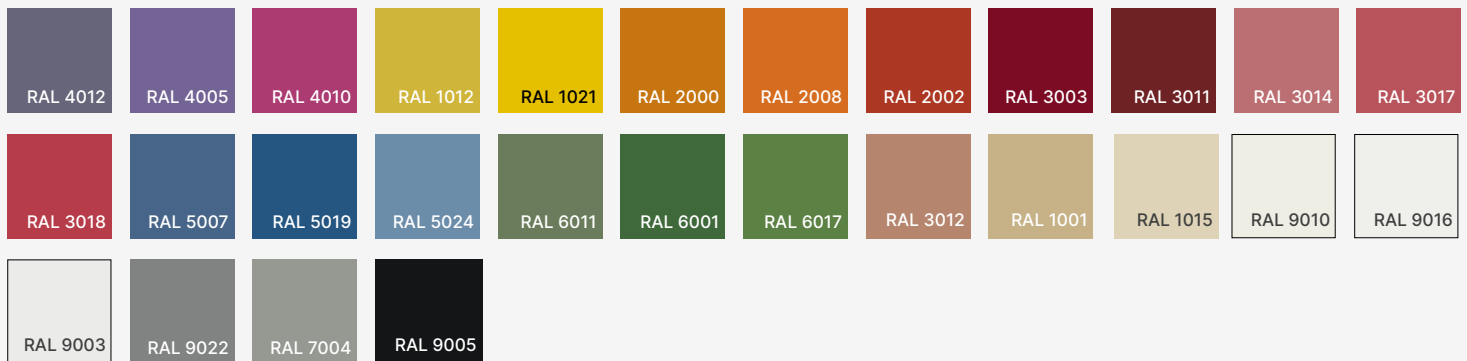

CERTIFICATION

Ordering Information

Select one item from each category below. If your desired option is unavailable, please contact our team for support or custom solutions.

Code	Wattage / Lumens	Glass Type	CCT
<input checked="" type="checkbox"/> FLR-M Pendant	<input type="checkbox"/> 15 17W / 1530 lm	<input type="checkbox"/> FR Frosted	<input type="checkbox"/> 27 2700K
	<input type="checkbox"/> 18 21W / 1890 lm	<input type="checkbox"/> CL Clear	<input type="checkbox"/> 30 3000K
	<input type="checkbox"/> 26 29W / 2610 lm	<input type="checkbox"/> MW Milky White	<input type="checkbox"/> 35 3500K
	<input type="checkbox"/> Cus Custom on request		<input type="checkbox"/> 40 4000K
			<input type="checkbox"/> Cus Custom on request
Dimming	Body Finish Option	Canopy Finish Option	Finish Type
<input type="checkbox"/> NN Non-Dimmable	<input type="checkbox"/> ST Standard	<input type="checkbox"/> ST Standard	<input type="checkbox"/> GL Glossy
<input type="checkbox"/> DM 0-10V	<input type="checkbox"/> MC Metallic	<input type="checkbox"/> MC Metallic	<input type="checkbox"/> MT Matte
	<input type="checkbox"/> AWE A We Lighting Palette*	<input type="checkbox"/> AWE A We Lighting Palette*	
	<input type="checkbox"/> Cus Custom on request	<input type="checkbox"/> Cus Custom on request	

Note: The color combination shown in the photo on the first page of this spec sheet is part of the exclusive A We Lighting Design Palette. This custom palette reflects our brand's identity and is available as a special finish option — A We Lighting Palette*.

Finishes

Standard finishes

Metallic finishes

RAL K7 CLASSIC COLORS (80-95% GLOSS): RAL_ _ _ _

All RAL Classic colors are available with no setup fee.

On your specification submittal, choose your RAL color by entering the 4-digit RAL code (e.g., RAL 3003).