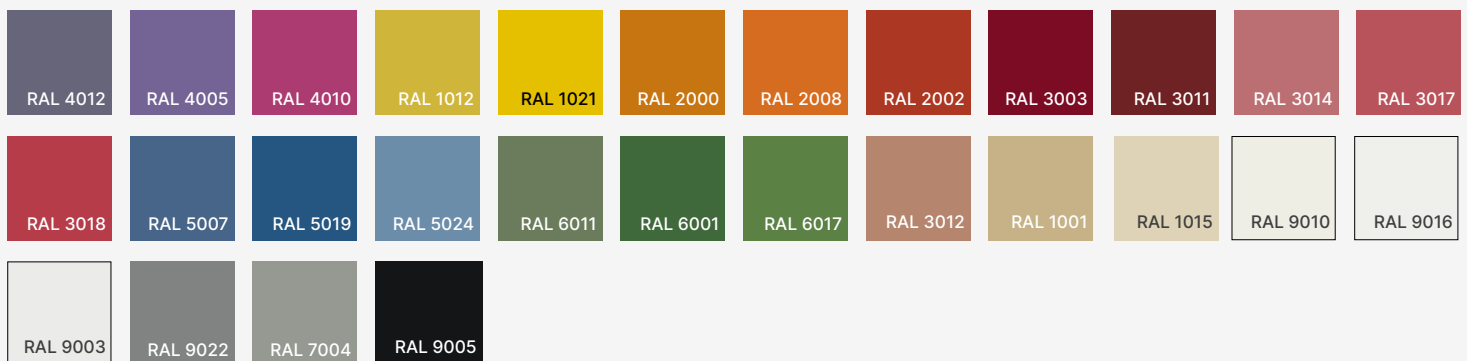

Ordering Information

Select one item from each category below. If your desired option is unavailable, please contact our team for support or custom solutions.

Code	Wattage / Lumens	Glass Type	CCT
☒ FLR Pendant	☐ 23 26W / 2340 lm	☐ FR Frosted	☐ 27 2700K
	☐ 28 32W / 2880 lm	☐ CL Clear	☐ 30 3000K
	☐ 39 44W / 3960 lm	☐ MW Milky White	☐ 35 3500K
	☐ Cus Custom on request		☐ 40 4000K
			☐ Cus Custom on request
Dimming	Body Finish Option	Canopy Finish Option	Finish Type
☐ NN Non-Dimmable	☐ ST Standard	☐ ST Standard	☐ GL Glossy
☐ DM 0-10V	☐ MC Metallic	☐ MC Metallic	☐ MT Matte
	☐ AWE A We Lighting Palette*	☐ AWE A We Lighting Palette*	
	☐ Cus Custom on request	☐ Cus Custom on request	

Note: The color combination shown in the photo on the first page of this spec sheet is part of the exclusive A We Lighting Design Palette. This custom palette reflects our brand's identity and is available as a special finish option — A We Lighting Palette*.

Finishes

Standard finishes