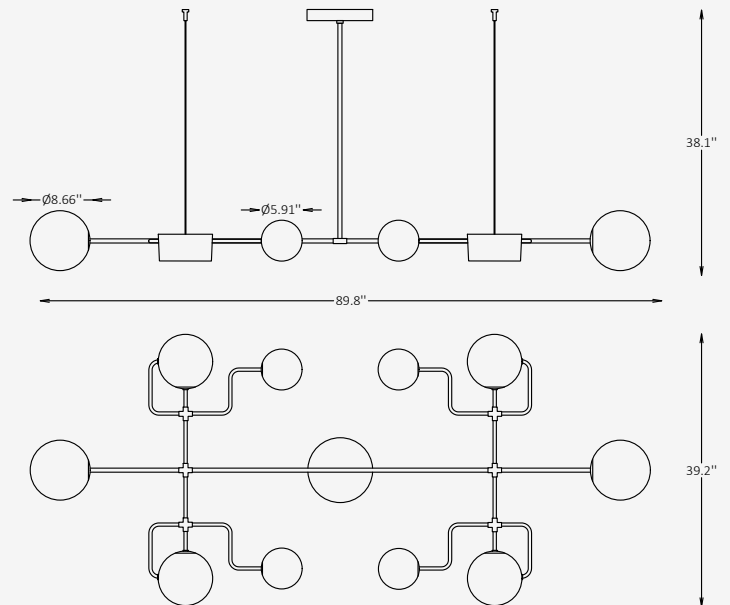

## GENERAL INFORMATION

FLORIS is a contemporary pendant luminaire that integrates decorative greenery into a structured lighting system. The linear composition combines spherical glass diffusers with modular planters, creating a balanced interaction between light, form, and nature. Designed as a functional lighting element and a visual accent, FLORIS brings a sense of vitality and warmth into interior spaces. The fixture provides soft, evenly diffused illumination while allowing plants to become an integral part of the design. Ideal for cafés, restaurants, hospitality spaces, and modern residential interiors, FLORIS transforms lighting into a living architectural feature.

## SPECIFICATIONS

Material	Stainless Steel + Glass
Diffuser	Clear / Frosted / Milky White
Length	89.8"
Height	38.1"
Width	39.2"
Input Voltage	110-277V, 50-60 Hz
Light Source Type	LED
Power	26W / 32W / 44W
LED Output	90 lm/W
CCT	2700K / 3000K / 3500K / 4000K
CRI	90
Dimming & Driver	Integral, 0-10V
IP Rating	IP 44
Warranty	5 years
Finishes	28 RAL finishes 12 metallic finishes Custom on request*