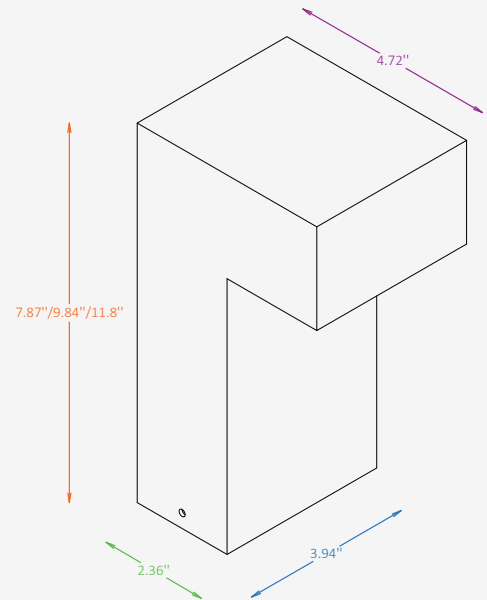

GENERAL INFORMATION

NODEX G is a compact architectural garden luminaire designed to provide precise downward illumination with a bold geometric appearance. Its distinctive offset form creates a modern sculptural presence while delivering efficient pathway and landscape lighting. Constructed from aluminum and engineered for outdoor durability, NODEX G is ideal for walkways, gardens, courtyards, and residential or commercial landscapes. Available in multiple heights and finishes, the fixture combines clean contemporary styling, reliable performance, and comfortable glare-controlled illumination for exterior environments.

SPECIFICATIONS

Material	Aluminium
Lens	Acrylic
Height	7.9" / 9.8" / 11.8"
Width	3.94"
Depth	2.36"
Light Source Type	LED
Power	4W / 5W
Input Voltage	110-277V, 50-60 Hz
LED Output	120 lm/W
CCT	3000K / 4000K
CRI	80
Dimming & Driver	Integral, 0-10V
Light Distribution	Type V – symmetrical, downward
IP Rating	IP 65
Warranty	5 years
Finishing	16 standard finishes