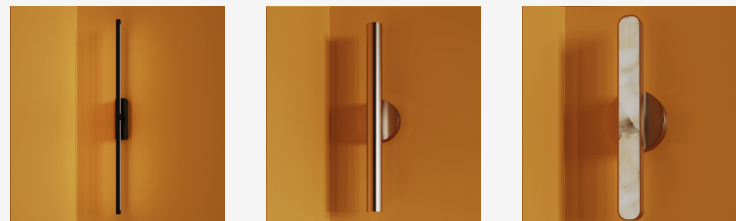

OTHER VERSIONS AVAILABLE

CERTIFICATION

Designed and produced by Pikart Lights