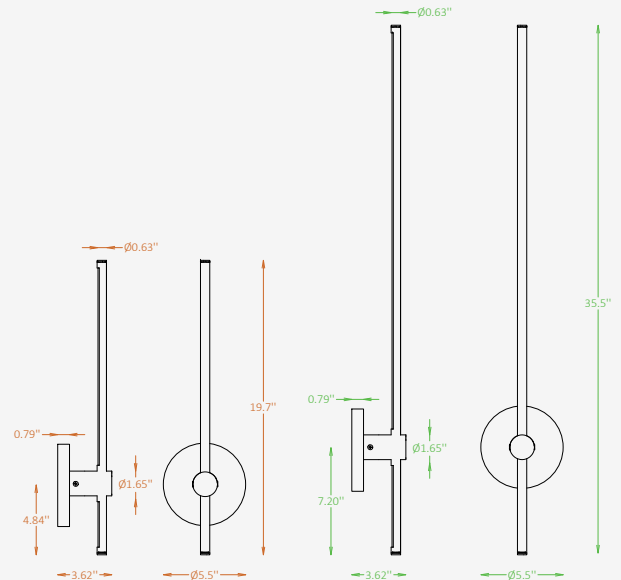

## GENERAL INFORMATION

LANE is a minimalist wall luminaire defined by its slender vertical profile and refined architectural character. The combination of brass, metal, and frosted acrylic creates a clean visual expression, while the indirect diffused illumination adds depth and warmth to surrounding surfaces. Designed for residential interiors, hospitality environments, corridors, and feature walls, LANE delivers comfortable ambient lighting with a subtle decorative presence. Its elegant proportions, premium materials, and range of finish options allow the fixture to integrate seamlessly into both contemporary and timeless interior spaces.

## SPECIFICATIONS

|                    |   |
|--------------------|---|
| Material           | Brass, Metal  |
| Diffuser           | Acrylic, Frosted  |
| Diameter           | 0.63"   |
| Height             | 19.7" / 35.5"   |
| Depth              | 3.6"  |
| Input Voltage      | 110-277V  |
| Light Source Type  | LED   |
| Power              | 5W  |
| LED Output         | 450 lm / 850 lm   |
| CCT                | 2700K / 3000K / 3500K / 4000K   |
| CRI                | 90  |
| Dimming & Driver   | Remote, 0-10V   |
| Light Distribution | Indirect, Diffused  |
| IP Rating          | IP 20   |
| Warranty           | 5 years   |
| Finishes           | White / Black / Light Brass /<br>Dark Brass / Gradient<br>34 RAL finishes |