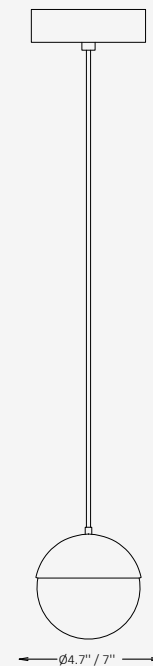

GENERAL INFORMATION

The WE MINI is a compact pendant crafted to bring soft, ambient illumination to intimate spaces. Its refined glass sphere and minimal aluminum housing create a clean, modern silhouette that integrates effortlessly into residential, hospitality, and commercial interiors. With a diffused 360° glow, high-efficiency LED performance, and customizable finishes, WE MINI delivers a subtle yet elevated lighting accent ideal for both standalone use and grouped compositions.

SPECIFICATIONS

Material	Glass + Aluminum
Glass Diameter	4.7" / 7"
Input Voltage	110-277V, 50-60 Hz
Light Source Type	LED
Power	8W / 13W
LED Output	70 lm/W
CCT	2700K / 3000K / 3500K / 4000K
CRI	90
Dimming & Driver	Integral, 0-10V
Light Distribution	360° Diffused Beam
IP Rating	IP 20
Warranty	5 years
Finishes	28 RAL finishes 8 wood-effect finishes 12 metallic finishes Custom on request*