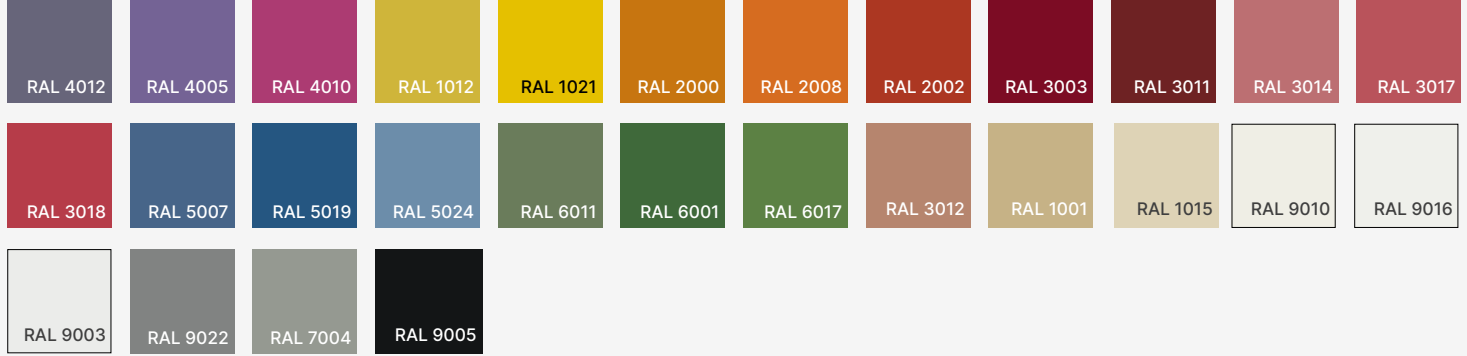

Project

Notes

Finishes

Standard finishes