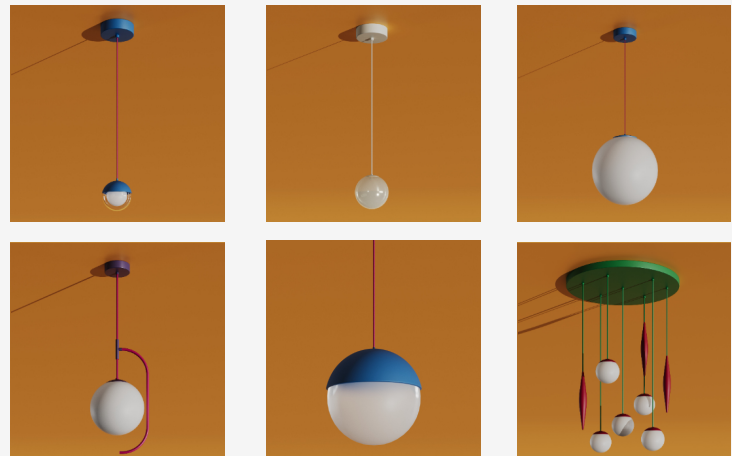

OTHER VERSIONS AVAILABLE