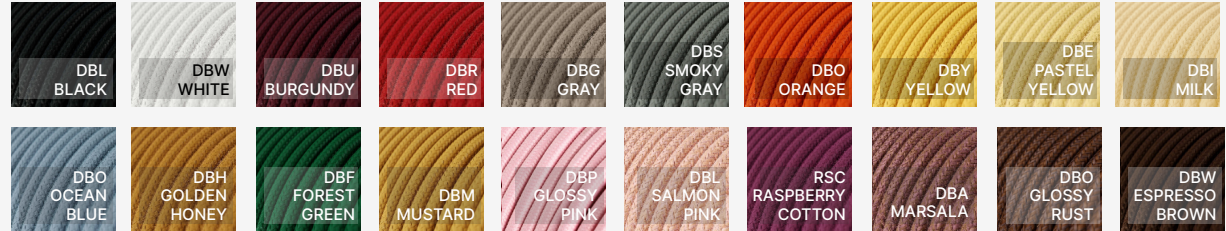

Project

Notes

Finishes

Standard finishes

Wood-effect finishes

Metallic finishes

Cord finishes

Standard Vinyl

Decorative Braided

RAL K7 CLASSIC COLORS (80-95% GLOSS): RAL_ _ _ _

All RAL Classic colors are available with no setup fee.

On your specification submittal, choose your RAL color by entering the 4-digit RAL code (e.g., RAL 3003).