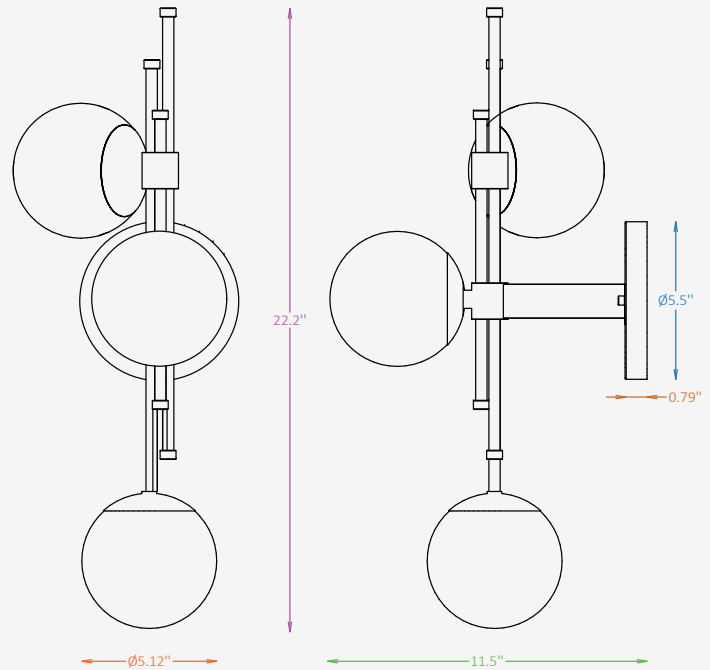

## GENERAL INFORMATION

ABBY L is a decorative wall luminaire that combines elegant brass detailing with illuminated glass globes to create a refined and timeless composition. The vertical arrangement of the spherical diffusers adds visual balance and depth while producing a warm, inviting atmosphere. Designed for residential interiors, hospitality environments, bedrooms, and feature walls, ABBY L delivers soft 360° ambient illumination with a distinctive decorative character. Available with clear or frosted glass and multiple finish options, the fixture serves as both a functional light source and an elegant architectural accent.

## SPECIFICATIONS

Material	Brass, Glass
Diffuser	Glass, Clear / Frosted
Overall Height	22.2"
Overall Width	8.3"
Overall Depth	11.5"
Input Voltage	110-120V
Light Source Type	G9 (bulbs not included)
Power	3 x max. 15W (per lamp)
Light Distribution	360°, Diffused Ambient
IP Rating	IP 20
Warranty	1 year
Finishes	White / Black / Light Brass / Dark Brass