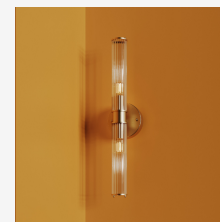

OTHER VERSIONS AVAILABLE

CERTIFICATION

Designed and produced by Pikart Lights