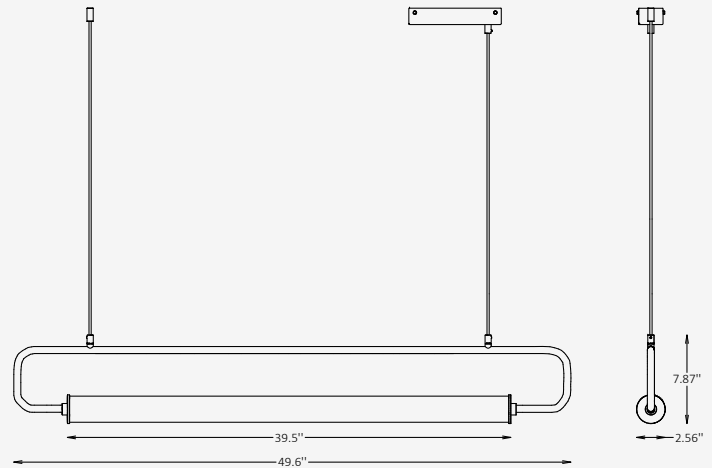

GENERAL INFORMATION

LOOP is a refined linear pendant that combines clean geometry with soft, evenly diffused illumination. The elegant tubular diffuser is framed by a sculptural metal loop, creating a balanced composition that feels both architectural and lightweight. Designed to provide comfortable 360° linear light, LOOP gently illuminates its surroundings while maintaining a minimal visual presence. The contrast between the frosted diffuser and the metal frame adds depth and character, making the fixture suitable for contemporary interiors, dining areas, hospitality environments, and residential spaces. With its timeless proportions and carefully crafted details, LOOP delivers a harmonious balance between form, material, and light.

SPECIFICATIONS

Material	Brass, Acrylic
Diffuser	Acrylic, Frosted
Length	49.6"
Height	7.87"
Width	2.56"
Input Voltage	110-277V, 50-60 Hz
Light Source Type	LED
Power	20W
LED Output	100 lm/W
CCT	3000K / 4000K
CRI	90
Dimming & Driver	Integral, 0-10V
Light Distribution	360° Linear Diffused
IP Rating	IP 20
Warranty	1 years
Finishes	White / Black / Light Brass / Dark Brass / RAL finishes