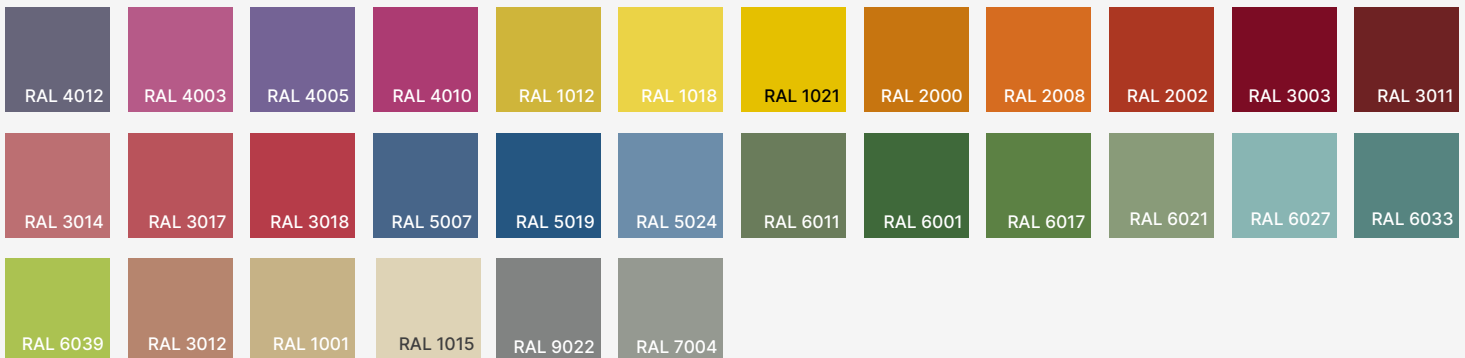

Finishes

Standard finishes

RAL finishes

RAL K7 CLASSIC COLORS (80-95% GLOSS): RAL_ _ _ _

All RAL Classic colors are available with no setup fee.

On your specification submittal, choose your RAL color by entering the 4-digit RAL code (e.g., RAL 3003).