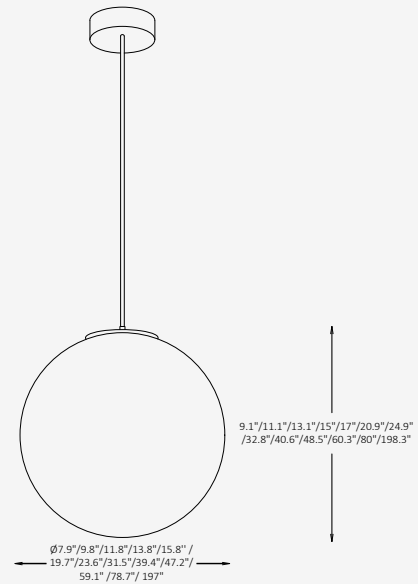

GENERAL INFORMATION

ALUNA is a decorative globe pendant available in both glass and acrylic versions, offering a clean spherical form with soft, uniform illumination. Its timeless geometry and minimalist detailing create a refined visual presence that complements a wide range of architectural and interior styles. Designed for residential interiors, hospitality environments, lounges, and feature applications, ALUNA delivers comfortable 360° diffused ambient lighting. Available in an extensive range of diameters, finishes, and light source options, the collection provides exceptional design flexibility while maintaining a simple and elegant aesthetic.

SPECIFICATIONS

Material	Glass or Acrylic + Aluminum
Glass Diameter	11.8" / 15.8"
Acrylic Diameter	7.9" / 9.8" / 11.8" / 13.8" / 15.8" / 19.7" / 23.6" / 31.5" / 39.4" / 47.2" / 59.1" / 78.7" / 197.0"
Overall Height	9.1" / 11.1" / 13.1" / 15" / 17" / 20.9" / 24.9" / 32.8" / 40.6" / 48.5" / 60.3" / 80" / 198.3"
Input Voltage	110-277V, 50-60 Hz
Light Source Type	LED / E26 (1 x max. 60W, bulb not included)
Power	3W / 5W / 7W / 10W / 12W / 20W / 30W / 50W / 80W / 110W / 175W / 300W / 480W / (available for LED version only)
LED Output	120 m/W / 90 lm/W (available for LED version only)
CCT	2700K / 3000K / 3500K / 4000K (available for LED version only*)
Dimming & Driver	Integral, 0-10V (available only for LED version*)
CRI	90 (available for LED version only*)
Light Distribution	360° Soft Diffused Ambient
IP Rating	IP20
Warranty	5 years
Finishes	34 RAL finishes 12 metallic finishes Custom on request*