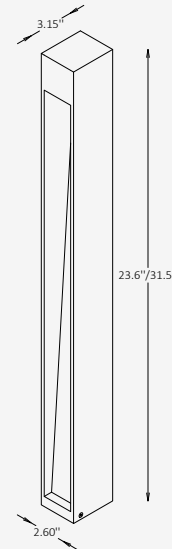

GENERAL INFORMATION

STATUM RUST B is an outdoor bollard designed to provide reliable pathway illumination with a refined architectural presence. Defined by its clean linear form and rust-effect finish, the fixture blends seamlessly into both natural and urban environments, offering a balanced combination of durability and design. Engineered for downward, symmetrical light distribution, STATUM RUST B delivers controlled illumination with reduced glare, enhancing visual comfort in pedestrian areas, landscapes, and exterior architectural settings. Its robust metal construction and weather-resistant finish make it suitable for long-term outdoor use, while maintaining a timeless, understated aesthetic.

SPECIFICATIONS

Material	Metal
Lens	Acrylic
Height	23.6" / 31.5"
Length	2.60"
Width	3.15"
Light Source Type	LED
Power	5W
Input Voltage	110-277V, 50-60 Hz
LED Output	120 lm/W
CCT	3000K / 4000K / 6000K
CRI	80
Dimming & Driver	Integral, 0-10V
Light Distribution	Type V – symmetrical, downward
IP Rating	IP 65
Warranty	5 years
Finishing	Rust Effect
Operating Temp.	-40°C to +50°C (-40°F to +122°F)

Code	Height	Material	CCT
<input checked="" type="checkbox"/> STMR-B Bollard	<input type="checkbox"/> 23 23.6" <input type="checkbox"/> 31 31.5"	<input checked="" type="checkbox"/> ML Metal	<input type="checkbox"/> 30 3000K <input type="checkbox"/> 40 4000K <input type="checkbox"/> 60 6000K
Wattage / Lumens	Light Distribution	Dimming	Body Finish Option
<input checked="" type="checkbox"/> 6 5 W / 600 lm	<input checked="" type="checkbox"/> LD5 Type V – symmetrical, downward	<input type="checkbox"/> NN Non-Dimmable <input type="checkbox"/> DM 0-10V	<input checked="" type="checkbox"/> REF Rust Effect
Mounting			
<input checked="" type="checkbox"/> SM Surface-mounted			