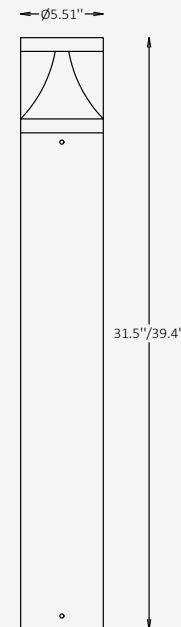

GENERAL INFORMATION

THALON is a refined outdoor bollard luminaire characterized by its slender cylindrical form and sculpted head detail, creating a clean and timeless architectural presence. Crafted from durable stainless steel with a clear acrylic diffuser, the design balances material precision with visual clarity. Designed to deliver uniform ambient illumination with a symmetrical Type V, 360° light distribution, THALON is ideal for pathways, open landscapes, and perimeter lighting where consistent coverage, durability, and understated elegance are essential.

SPECIFICATIONS

Material	316 stainless steel + PMMA
Lens	Clear, Acrylic
Diameter	5.5
Total Height	31.5" / 39.4"
Light Source Type	LED
Power	15W / 20W
Input Voltage	110-277V, 50-60 Hz
LED Output	100 lm/W
CCT	2200K / 2700K / 3000K / 4000K / 5000K
CRI	80
Dimming & Driver	Integral, 0-10V
Light Distribution	Type V 360° symmetrical light distribution
IP Rating	IP 65
IK Rating	IK 08
Warranty	1 years
Finishing	Silver Smooth
Operating Temp.	-40°C to +50°C (-40°F to +122°F)