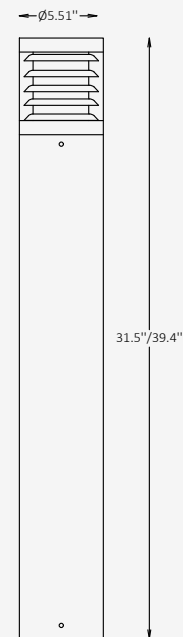

GENERAL INFORMATION

TIDON is a slender outdoor bollard luminaire defined by its cylindrical silhouette and softly contoured head, creating a balanced and timeless architectural presence. The stainless-steel body and clear diffuser emphasize material clarity while ensuring durability in demanding exterior environments. Designed to provide uniform ambient illumination with a symmetrical Type V, 360° light distribution, TIDON is well suited for pathways, open landscapes, and perimeter lighting where consistent coverage, visual comfort, and a refined contemporary character are required.

SPECIFICATIONS

Material	316 stainless steel + PMMA
Lens	Clear, Acrylic
Diameter	5.5
Total Height	31.5" / 39.4"
Light Source Type	LED
Power	15W / 20W
Input Voltage	110-277V, 50-60 Hz
LED Output	100 lm/W
CCT	2200K / 2700K / 3000K / 4000K / 5000K
CRI	80
Dimming & Driver	Integral, 0-10V
Light Distribution	Type V 360° symmetrical light distribution
IP Rating	IP 65
IK Rating	IK 08
Warranty	1 years
Finishing	Silver Smooth
Operating Temp.	-40°C to +50°C (-40°F to +122°F)