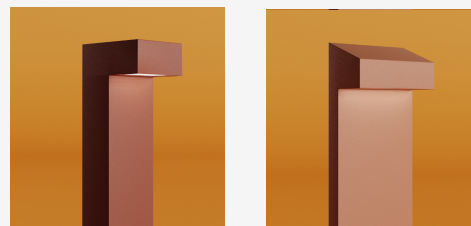

OTHER VERSIONS AVAILABLE