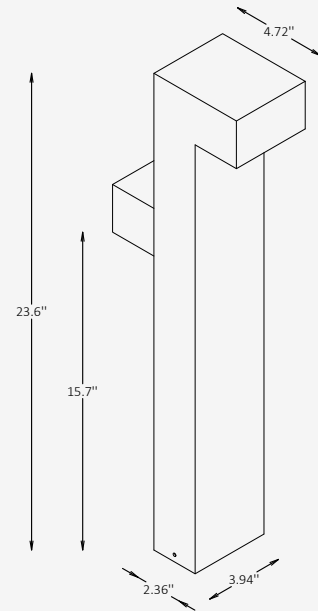

GENERAL INFORMATION

NODEX+ is a compact outdoor bollard luminaire that expands on the sharp geometric language of the NODEX design, featuring an offset dual-aperture configuration that reinforces its strong architectural presence. The solid aluminum body and precise cut-out detailing maintain a clean, disciplined form while ensuring long-term durability in exterior environments. Designed to deliver enhanced, controlled downward illumination with a symmetrical Type V distribution, NODEX+ is well suited for pathways, entrances, and landscape applications where increased light output, visual guidance, and glare control are essential.

SPECIFICATIONS

Material	Aluminium
Lens	Acrylic
Height	23.6"
Length	3.94"
Width	2.36"
Light Source Type	LED
Power	2 x 5W
Input Voltage	110-277V, 50-60 Hz
LED Output	120 lm/W
CCT	3000K / 4000K / 6000K
CRI	80
Dimming & Driver	Integral, 0-10V
Light Distribution	Type V – symmetrical, downward
IP Rating	IP 65
Warranty	5 years
Finishing	16 standard finishes
Operating Temp.	-40°C to +50°C (-40°F to +122°F)

Code	Height / Length / Width	Material	CCT
<input checked="" type="checkbox"/> NDX+ Bollard	<input checked="" type="checkbox"/> 23 23.6" / 3.94" / 2.36"	<input checked="" type="checkbox"/> AL Aluminium	<input type="checkbox"/> 30 3000K <input type="checkbox"/> 40 4000K <input type="checkbox"/> 60 6000K
Wattage / Lumens	Light Distribution	Dimming	Body Finish Option
<input checked="" type="checkbox"/> 6 2 x 5 W / 2 x 600 lm	<input checked="" type="checkbox"/> LD5 Type V – symmetrical, downward	<input type="checkbox"/> NN Non-Dimmable <input type="checkbox"/> DM 0-10V	<input type="checkbox"/> ST Standard <input type="checkbox"/> Cus Custom on request*
Finish Type	Mounting		
<input type="checkbox"/> GL Glossy <input type="checkbox"/> MT Matte	<input checked="" type="checkbox"/> SM Surface-mounted		