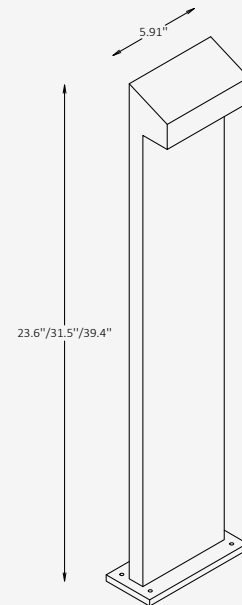

GENERAL INFORMATION

TALUS is a compact outdoor bollard luminaire characterized by its bold linear profile and pronounced cantilevered head, creating a confident architectural expression with clear directional intent. The solid aluminum construction and crisp geometry emphasize material strength while ensuring durability in demanding exterior conditions. Designed to provide controlled, downward illumination with a symmetrical Type V distribution, TALUS is well suited for pathways, entrances, and landscape environments where precise light placement, visual comfort, and a strong contemporary identity are essential.

SPECIFICATIONS

Material	Aluminium
Lens	Tempered glass
Height	23.6" / 31.5" / 39.4"
Length	5.91"
Light Source Type	LED
Power	12W
Input Voltage	110-277V, 50-60 Hz
LED Output	120 lm/W
CCT	3000K / 4000K / 6000K
CRI	80
Dimming & Driver	Integral, 0-10V
Light Distribution	Type V – symmetrical, downward
IP Rating	IP 65
Warranty	5 years
Finishing	16 standard finishes
Operating Temp.	-40°C to +50°C (-40°F to +122°F)

Code	Height	Material	CCT
<input checked="" type="checkbox"/> TLS Bollard	<input type="checkbox"/> 23 23.6" <input type="checkbox"/> 31 31.5" <input type="checkbox"/> 39 39.4"	<input checked="" type="checkbox"/> AL Aluminium	<input type="checkbox"/> 30 3000K <input type="checkbox"/> 40 4000K <input type="checkbox"/> 60 6000K
Wattage / Lumens	Light Distribution	Dimming	Body Finish Option
<input checked="" type="checkbox"/> 14 12 W / 1440 lm	<input checked="" type="checkbox"/> LD5 Type V – symmetrical, downward	<input type="checkbox"/> NN Non-Dimmable <input type="checkbox"/> DM 0-10V	<input type="checkbox"/> ST Standard <input type="checkbox"/> Cus Custom on request
Finish Type	Mounting		
<input type="checkbox"/> GL Glossy <input type="checkbox"/> MT Matte	<input checked="" type="checkbox"/> SM Surface-mounted		