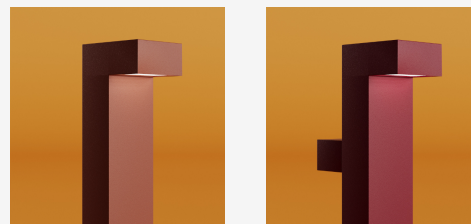

OTHER VERSIONS AVAILABLE