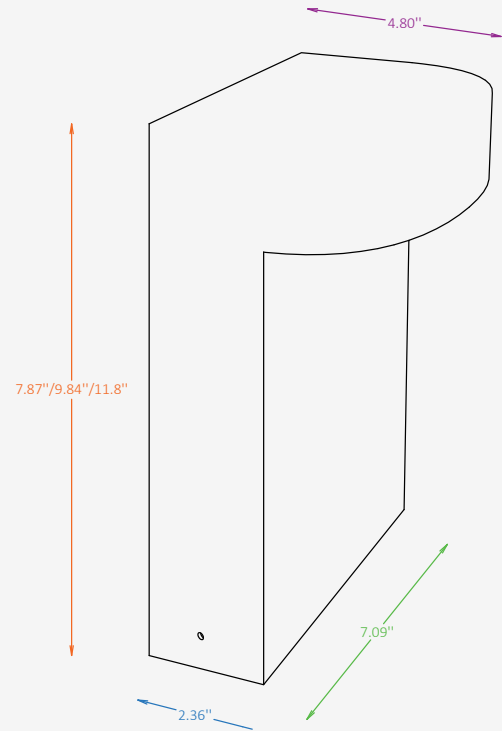

GENERAL INFORMATION

MONADE RUST G is a compact architectural garden luminaire distinguished by its sculptural form and authentic rust-effect finish. The combination of clean geometric lines and weathered metal character creates a strong visual presence while delivering comfortable, glare-controlled illumination. Designed for pathways, gardens, courtyards, and landscape applications, MONADE RUST G provides efficient downward light distribution with a warm, natural aesthetic. Its durable construction and rust-effect finish allow the fixture to integrate seamlessly with stone, wood, and planted environments while adding architectural character to outdoor spaces.

SPECIFICATIONS

Material	Metal
Lens	Acrylic, Frosted
Height	7.9" / 9.8" / 11.8"
Width	7.09"
Depth	2.36"
Light Source Type	LED
Power	4W / 5W
Input Voltage	110-277V, 50-60 Hz
LED Output	120 lm/W
CCT	2700K / 3000K / 3500K / 4000K
CRI	90
Dimming & Driver	Integral, 0-10V
Light Distribution	Type V – symmetrical, downward
IP Rating	IP 65
Warranty	5 years
Finishing	Rust Effect
Operating Temp.	-40°C to +50°C (-40°F to +122°F)