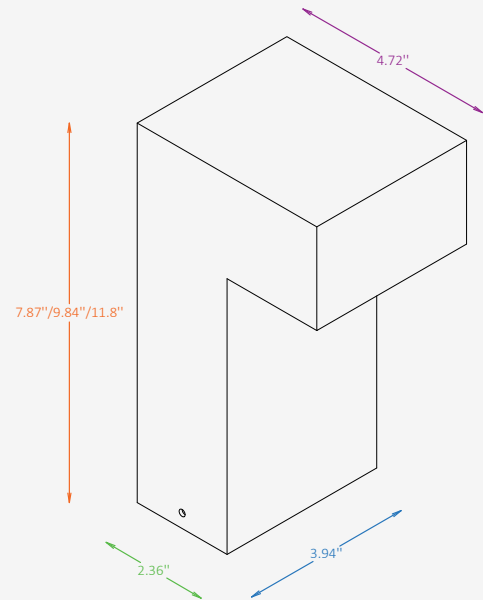

## GENERAL INFORMATION

NODEX RUST G is a compact architectural garden luminaire featuring a distinctive geometric form and authentic rust-effect finish. Designed to provide precise downward illumination, it adds both functional lighting and sculptural character to outdoor spaces. Ideal for pathways, gardens, courtyards, and landscape applications, NODEX RUST G delivers comfortable, glare-controlled illumination while blending naturally with stone, wood, and planted environments. Its durable construction and weathered finish create a warm, contemporary aesthetic for exterior settings.

## SPECIFICATIONS

Material	Metal
Lens	Acrylic
Height	7.9" / 9.8" / 11.8"
Length	3.94"
Width	2.36"
Light Source Type	LED
Power	4W / 5W
Input Voltage	110-277V, 50-60 Hz
LED Output	120 lm/W
CCT	3000K / 4000K
CRI	80
Dimming & Driver	Integral, 0-10V
Light Distribution	Type V – symmetrical, downward
IP Rating	IP 65
Warranty	5 years
Finishing	Rust Effect
Operating Temp.	-40°C to +50°C (-40°F to +122°F)