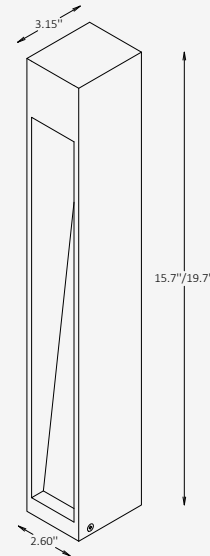

GENERAL INFORMATION

STATUM RUST G is a compact outdoor garden luminaire designed to provide subtle, controlled illumination in landscape and residential environments. Featuring a clean geometric form and a rust-effect finish, the fixture integrates naturally into outdoor settings, adding both functional lighting and architectural character. Engineered for downward, symmetrical light distribution, STATUM RUST G delivers soft, glare-controlled illumination ideal for pathways, garden beds, and low-level accent lighting. Its durable construction and weather-resistant finish ensure reliable performance in exterior conditions while maintaining a refined, minimalist aesthetic.

SPECIFICATIONS

Material	Metal
Lens	Acrylic
Height	15.7" / 19.7"
Length	2.60"
Width	3.15"
Light Source Type	LED
Power	5W
Input Voltage	110-277V, 50-60 Hz
LED Output	120 lm/W
CCT	3000K / 4000K / 6000K
CRI	80
Dimming & Driver	Integral, 0-10V
Light Distribution	Type V – symmetrical, downward
IP Rating	IP 65
Warranty	5 years
Finishing	Rust Effect
Operating Temp.	-40°C to +50°C (-40°F to +122°F)

OTHER VERSIONS AVAILABLE

CERTIFICATION

Ordering Information

Select one item from each category below. If your desired option is unavailable, please contact our team for support or custom solutions.

Code	Height	Material	CCT
<input checked="" type="checkbox"/> STMR-G Garden	<input type="checkbox"/> 15 15.7" <input type="checkbox"/> 19 19.7"	<input checked="" type="checkbox"/> ML Metal	<input type="checkbox"/> 30 3000K <input type="checkbox"/> 40 4000K <input type="checkbox"/> 60 6000K
Wattage / Lumens	Light Distribution	Dimming	Body Finish Option
<input checked="" type="checkbox"/> 5 5W / 600 lm	<input checked="" type="checkbox"/> LD5 Type V – symmetrical, downward	<input type="checkbox"/> NN Non-Dimmable <input type="checkbox"/> DM 0-10V	<input checked="" type="checkbox"/> REF Rust Effect
Mounting			
<input checked="" type="checkbox"/> SM Surface-mounted			