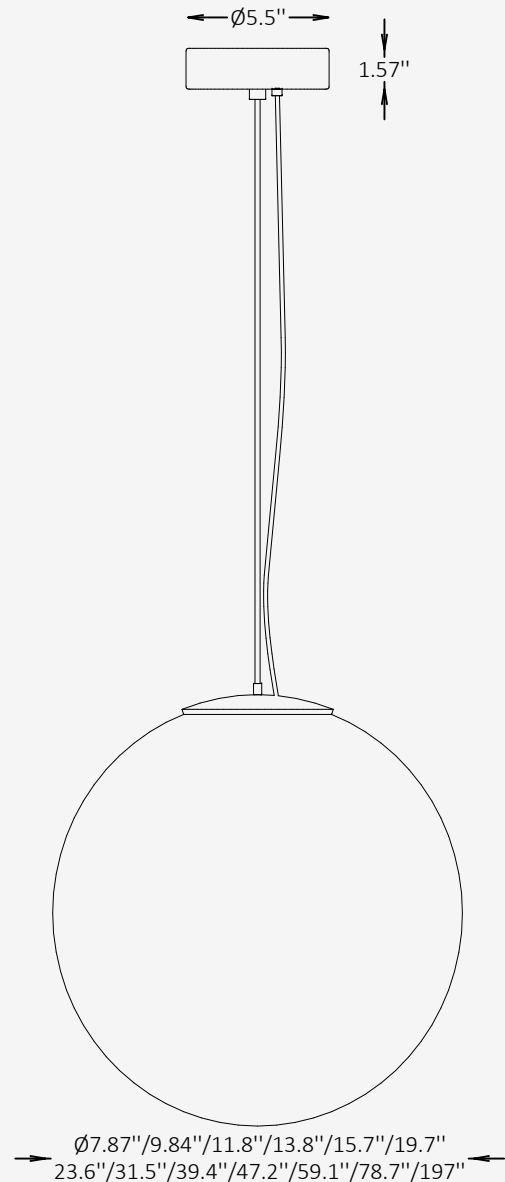

SPECIFICATIONS

Material	Acrylic + Aluminum
Glass Diameter	7.87" / 9.84" / 11.8" / 13.8" / 15.7" / 19.7" / 23.6" / 31.5" / 39.4" / 47.2" / 59" / 78.7" / 197"
Glass Height	13.25" / 17"
Input Voltage	110-277V, 50-60 Hz
Light Source Type	LED
Power	5W / 6W / 8W / 10W / 12W / 18W / 24W / 36W / 48W / 60W / 80W / 120W / 160W
LED Output	120 lm/W
CCT	2700K / 3000K / 3500K / 4000K / 5000K
Dimming & Driver	Integral, 0-10V
CRI	90
Light Distribution	360° Diffused Beam
IP Rating	IP 20
Warranty	5 years
Finishes	34 RAL finishes 12 metallic finishes Custom on request*