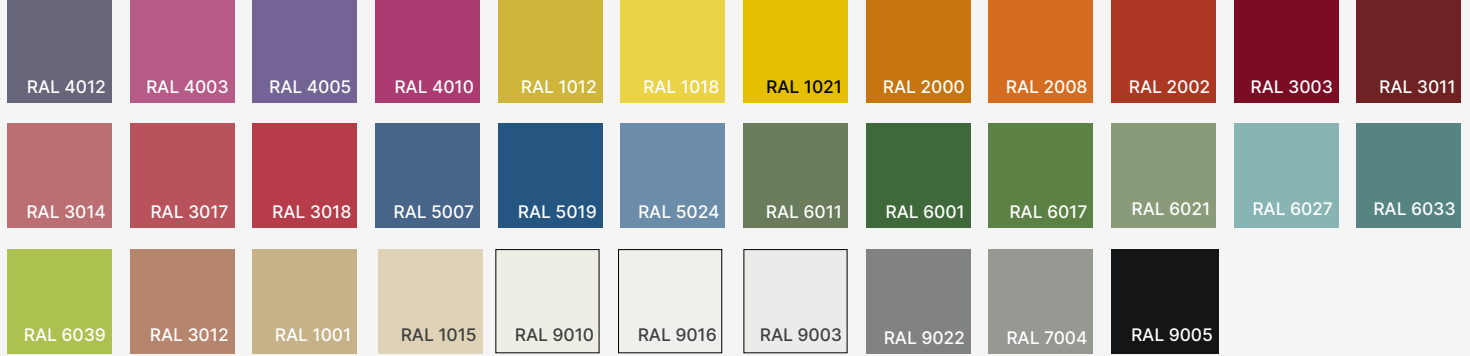

Project

Notes

Finishes

Standard finishes

Metallic finishes

Cord finishes

RAL K7 CLASSIC COLORS (80-95% GLOSS): RAL_ _ _ _

All RAL Classic colors are available with no setup fee.

On your specification submittal, choose your RAL color by entering the 4-digit RAL code (e.g., RAL 3003).