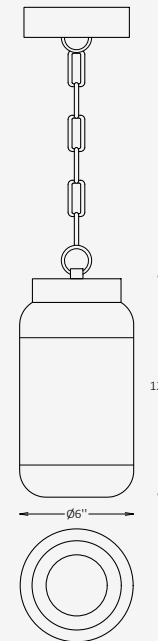

GENERAL INFORMATION

The RADIA outdoor pendant showcases a harmonious blend of form and illumination. Crafted from extruded aluminum with a frosted acrylic diffuser, it delivers a soft, even 360° glow that enhances exterior spaces with inviting warmth. Designed for architectural resilience with an IP65 rating, Radia is ideal for patios, terraces, and hospitality environments. Its balanced geometry and refined material palette—available in a wide range of standard, metallic, and wood-effect finishes—bring both performance and aesthetic continuity to outdoor lighting compositions.

SPECIFICATIONS

Material	Extruded Aluminum
Diffuser	Frosted, Acrylic
Diameter	6"
Height	12"
Light Source Type	LED
Power	15W / 20W / 25W
Input Voltage	110-277V, 50-60 Hz
LED Output	120 lm/W
CCT	2200K / 3000K / 3500K / 4000K / 5000K
CRI	90
Dimming & Driver	Integral, 0-10V
Light Distribution	Soft Diffused Ambient + Direct Downlight
IP Rating	IP 65
Warranty	5 years
Finishes	28 standard finishes 8 wood-effect finishes 12 metallic finishes Custom on request*
Operating Temp.	-25°C to +45°C (-13°F to +113°F)