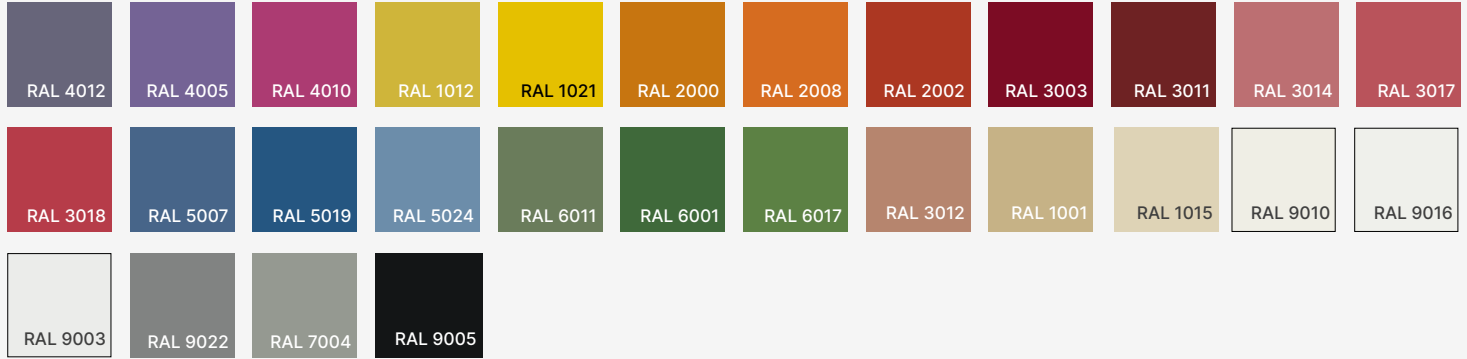

SPECIFICATIONS

Material	Extruded Aluminum
Diffuser	Frosted, Acrylic
Diameter	6"
Height	12"
Light Source Type	LED
Power	15W / 20W / 25W
Input Voltage	110-277V, 50-60 Hz
LED Output	120 lm/W
CCT	2200K / 3000K / 3500K / 4000K / 5000K
CRI	90
Dimming & Driver	Integral, 0-10V
Light Distribution	Soft Diffused Ambient + Direct Downlight
IP Rating	IP 65
Warranty	5 years
Finishes	28 standard finishes 8 wood-effect finishes 12 metallic finishes Custom on request*
Operating Temp.	-25°C to +45°C (-13°F to +113°F)

Project

Notes

Finishes

Standard finishes

Wood-effect finishes

Metallic finishes

RAL K7 CLASSIC COLORS (80-95% GLOSS): RAL_ _ _ _

All RAL Classic colors are available with no setup fee.

On your specification submittal, choose your RAL color by entering the 4-digit RAL code (e.g., RAL 3003).