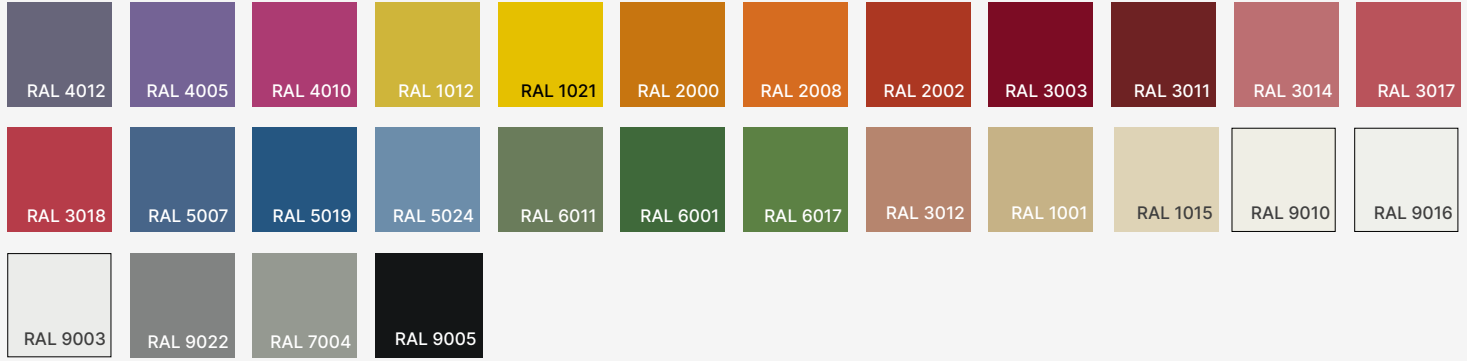

SPECIFICATIONS

Material	Extruded Aluminum
Diffuser	Frosted, Acrylic
Length / Width	6" / 8"
Height	12" / 16"
Light Source Type	LED
Power	15W / 20W / 25W / 30W
Input Voltage	110-277V, 50-60 Hz
LED Output	120 lm/W
CCT	2200K / 3000K / 3500K / 4000K / 5000K
CRI	90
Dimming & Driver	Integral, 0-10V
Light Distribution	Soft Diffused Ambient + Direct Downlight
IP Rating	IP 65
Warranty	5 years
Finishes	28 standard finishes 8 wood-effect finishes 12 metallic finishes Custom on request*
Operating Temp.	-25°C to +45°C (-13°F to +113°F)

Project

Notes

Finishes

Standard finishes

Wood-effect finishes

Metallic finishes

RAL K7 CLASSIC COLORS (80-95% GLOSS): RAL_ _ _ _

All RAL Classic colors are available with no setup fee.

On your specification submittal, choose your RAL color by entering the 4-digit RAL code (e.g., RAL 3003).