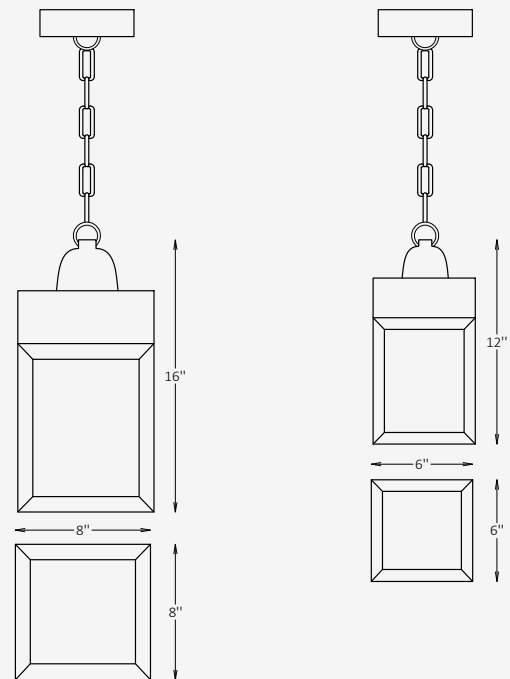

GENERAL INFORMATION

The Nord outdoor pendant combines geometric precision with a soft, ambient glow. Its structured aluminum frame and frosted acrylic diffuser create a modern architectural statement while delivering uniform 360° illumination. Built for performance and durability with an IP65 rating, Nord enhances outdoor lounges, dining areas, and covered walkways with refined simplicity. Available in a wide range of standard, metallic, and wood-effect finishes to harmonize with diverse exterior design aesthetics.

SPECIFICATIONS

Material	Extruded Aluminum
Diffuser	Frosted, Acrylic
Length / Width	6" / 8"
Height	12" / 16"
Light Source Type	LED
Power	15W / 20W / 25W / 30W
Input Voltage	110-277V, 50-60 Hz
LED Output	120 lm/W
CCT	2200K / 3000K / 3500K / 4000K / 5000K
CRI	90
Dimming & Driver	Integral, 0-10V
Light Distribution	Soft Diffused Ambient + Direct Downlight
IP Rating	IP 65
Warranty	5 years
Finishes	28 standard finishes 8 wood-effect finishes 12 metallic finishes Custom on request*
Operating Temp.	-25°C to +45°C (-13°F to +113°F)