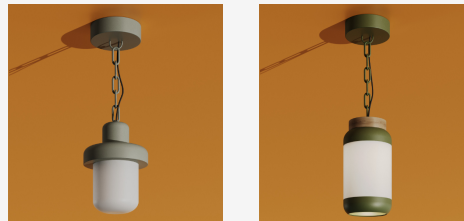

OTHER VERSIONS AVAILABLE