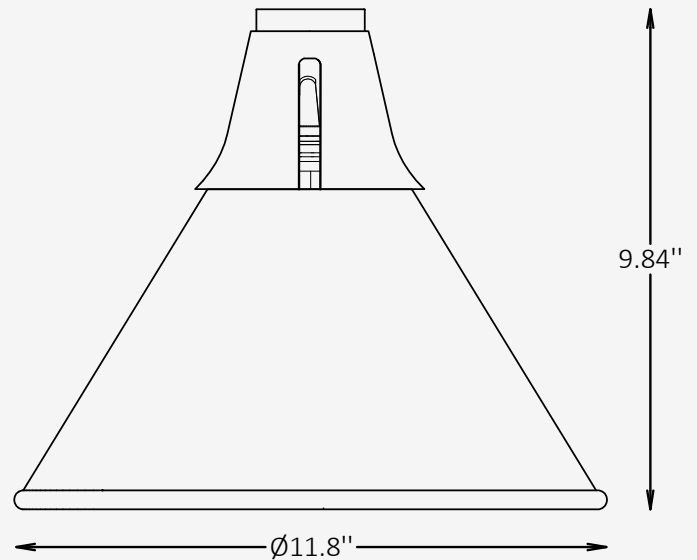

## SPECIFICATIONS

|                    |  |
|--------------------|--|
| Material           | Stainless steel + Acrylic  |
| Diffuser           | Acrylic, Frosted   |
| Diameter           | 11.8"  |
| Height             | 9.84"  |
| Light Source Type  | LED  |
| Power              | 15W / 20W / 30W  |
| Input Voltage      | 110–277V, 50–60 Hz   |
| LED Output         | 80 lm/W  |
| CCT                | 2200K / 2700K / 3000K / 4000K / 5000K  |
| CRI                | 90   |
| Dimming & Driver   | Integral, 0–10V  |
| Light Distribution | Spot / Medium / Flood  |
| IP Rating          | IP 65  |
| Warranty           | 5 years  |
| Finishes           | 28 standard finishes<br>8 wood-effect finishes<br>12 metallic finishes<br>Custom on request* |
| Operating Temp.    | -40°C to +50°C (-40°F to +122°F)   |