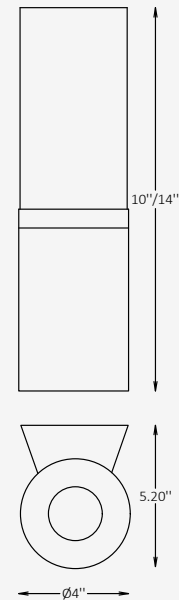

GENERAL INFORMATION

NODAL DUAL is a contemporary outdoor wall luminaire defined by its cylindrical form and balanced material composition, combining a solid aluminum body with a softly diffused upper element. The clear geometry and restrained detailing create a refined architectural presence suitable for a wide range of exterior settings. Designed to deliver both upward and downward illumination, NODAL DUAL provides functional façade lighting while enhancing surface depth and spatial rhythm. Ideal for entrances, exterior walls, and hospitality environments, it offers visual comfort, durability, and a timeless modern character.

SPECIFICATIONS

Material	Extruded Aluminum
Lens	Frosted, Acrylic
Diameter	4" / Custom on request*
Height	10" / 14"
Depth	5.2"
Light Source Type	LED
Power	12W / 20W / 26W
Input Voltage	110-277V, 50-60 Hz
LED Output	48 lm/W
CCT	2200K / 2700K / 3000K / 4000K / 5000K
CRI	90
Dimming & Driver	Integral, 0-10V
Light Distribution	Beam Up & Down
IP Rating	IP 65
Warranty	5 years
Finishes	16 standard finishes 8 wood-effect finishes 12 metallic finishes Custom on request*
Operating Temp.	-25°C to +45°C (-13°F to +113°F)