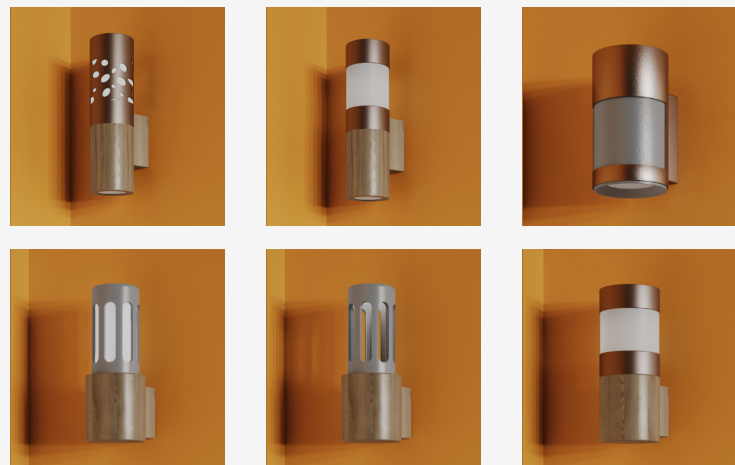

OTHER VERSIONS AVAILABLE