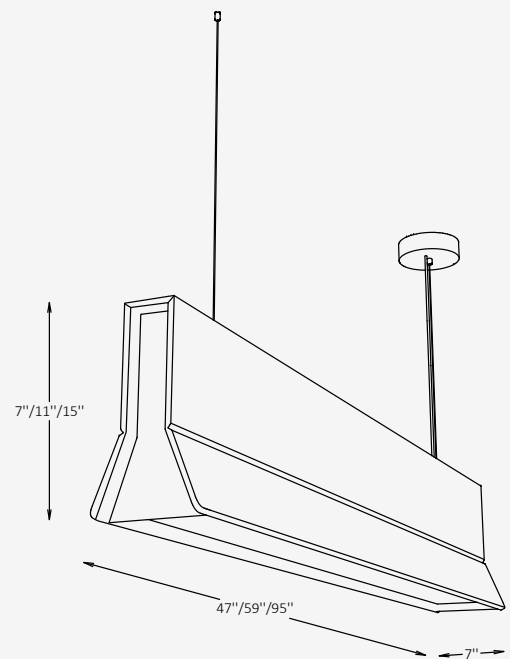

## GENERAL INFORMATION

The VELTO is a sculptural acoustic pendant that combines refined illumination with effective sound absorption, using its elongated geometric form to enhance both visual clarity and acoustic comfort. Crafted from a precision-formed aluminum body with high-density acoustic fiber, it offers flexible downlight or up-and-down distributions and multiple size, output, and finish options—providing a versatile, design-forward solution for modern hospitality, workspace, and residential interiors.

## SPECIFICATIONS

Material	Aluminum, 100% P.E.T. Felt
Lens	Polycarbonate
Length	47" / 59" / 95"
Height	7" / 11" / 15"
Width	7"
Input Voltage	110-277V, 50-60 Hz
Light Source Type	LED
Power	60W / 80W / 120W / 40W+60W / 50W+80W / 80W+120W
LED Output	105 lm/W
CCT	3000K / 3500K / 4000K / 5000K
CRI	90
Dimming & Driver	Integral, 0-10V
Light Distribution	Beam Down / Beam Up & Down
IP Rating	IP 20
Finishes	27 acoustic fiber finishes
Warranty	5 years