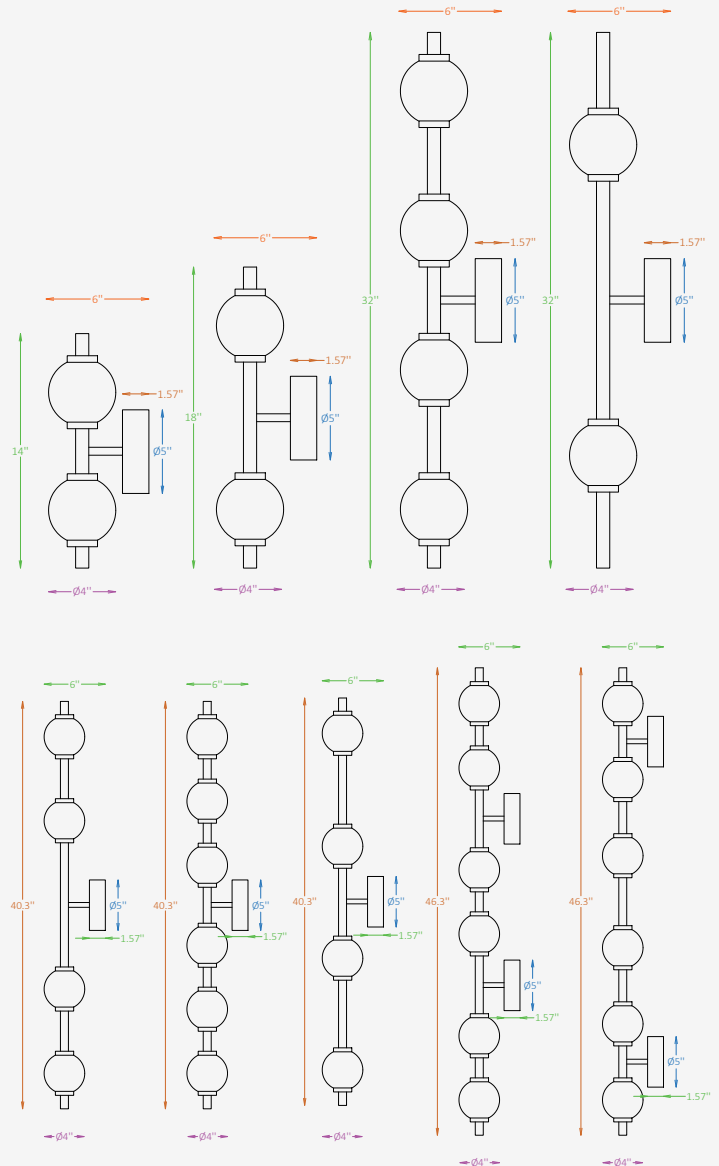

## GENERAL INFORMATION

ALUNA RAINDROP W is a refined wall luminaire that transforms the timeless globe into a sophisticated vertical lighting feature. The balanced arrangement of illuminated glass spheres creates a striking architectural presence while producing a soft, comfortable glow that enhances surrounding surfaces. Designed for hospitality, residential, and commercial environments, ALUNA RAINDROP W is available in multiple configurations, finishes, and heights to suit a wide range of interiors. Its elegant proportions and sculptural form make it equally effective as a standalone statement or when installed in rhythmic compositions along corridors, feature walls, and public spaces.

## SPECIFICATIONS

Material	Stainless Steel + Glass
Glass Diameter	4"
Overall Height	10" / 14" / 18" / 32" / 40.3" / 46.3"
Input Voltage	110-277V, 50-60 Hz
Light Source Type	LED
Power	3W / 5W / 7W
LED Output	70 lm/W
CCT	2700K / 3000K / 3500K / 4000K
Dimming & Driver	Integral, 0-10V
CRI	90
Light Distribution	360° Diffused Beam
IP Rating	IP 20
Warranty	5 years
Finishes	34 RAL finishes 12 metallic finishes Custom on request*