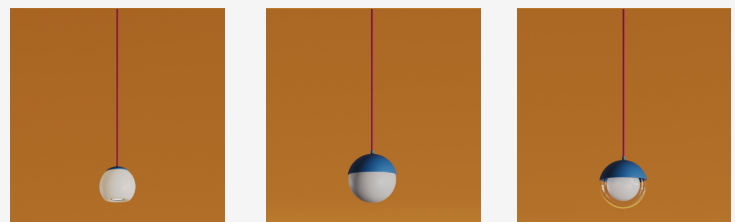

OTHER VERSIONS AVAILABLE