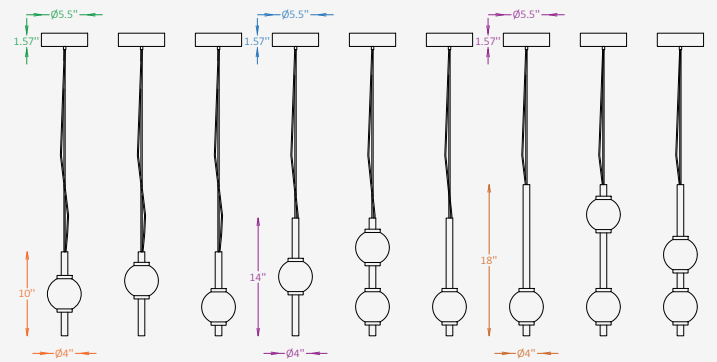

GENERAL INFORMATION

ALUNA RAINDROP reimagines the classic globe pendant as a graceful vertical composition of illuminated glass spheres. Inspired by falling droplets, it creates a refined visual rhythm while delivering soft, evenly diffused ambient illumination. Ideal for residential, hospitality, and commercial interiors, ALUNA RAINDROP is available in multiple lengths, configurations, and finish options. Whether installed individually or in clustered arrangements, it adds elegant verticality, sculptural character, and timeless appeal to any space.

SPECIFICATIONS

Material	Stainless Steel + Glass
Glass Diameter	4"
Overall Height	10" / 14" / 18" / 32" / 40.3"
Input Voltage	110-277V, 50-60 Hz
Light Source Type	LED
Power	3W / 5W / 7W
LED Output	70 lm/W
CCT	2700K / 3000K / 3500K / 4000K
Dimming & Driver	Integral, 0-10V
CRI	90
Light Distribution	360° Diffused Beam
IP Rating	IP 20
Warranty	5 years
Finishes	34 RAL finishes 12 metallic finishes Custom on request*