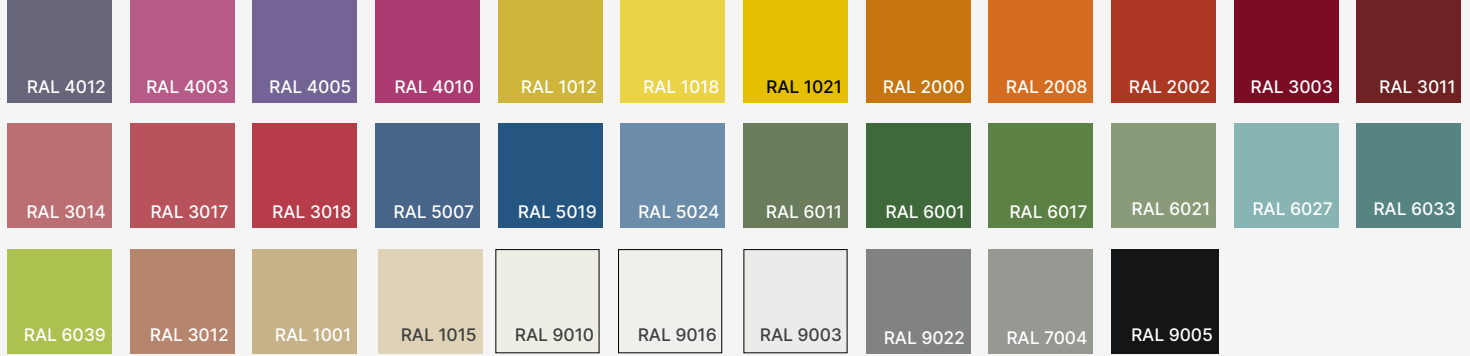

Finishes

Standard finishes

Metallic finishes

Wood-effect finishes

Cord finishes

Standard Vinyl

Decorative Braided

RAL K7 CLASSIC COLORS (80-95% GLOSS): RAL_ _ _ _

All RAL Classic colors are available with no setup fee.

On your specification submittal, choose your RAL color by entering the 4-digit RAL code (e.g., RAL 3003).