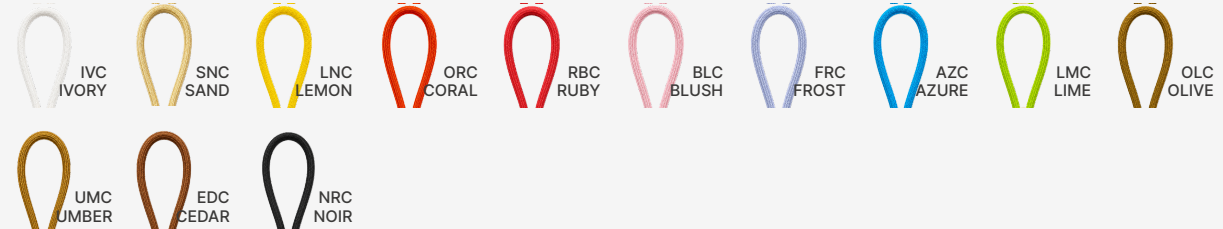

GENERAL INFORMATION

ALUNA RAINDROP reimagines the classic globe pendant as a graceful vertical composition of illuminated glass spheres. Inspired by falling droplets, it creates a refined visual rhythm while delivering soft, evenly diffused ambient illumination. Ideal for residential, hospitality, and commercial interiors, ALUNA RAINDROP is available in multiple lengths, configurations, and finish options. Whether installed individually or in clustered arrangements, it adds elegant verticality, sculptural character, and timeless appeal to any space.

Finishes

Standard finishes

Metallic finishes

Wood-effect finishes

Cord finishes

Standard Vinyl

Decorative Braided

RAL K7 CLASSIC COLORS (80-95% GLOSS): RAL_ _ _ _

All RAL Classic colors are available with no setup fee.

On your specification submittal, choose your RAL color by entering the 4-digit RAL code (e.g., RAL 3003).