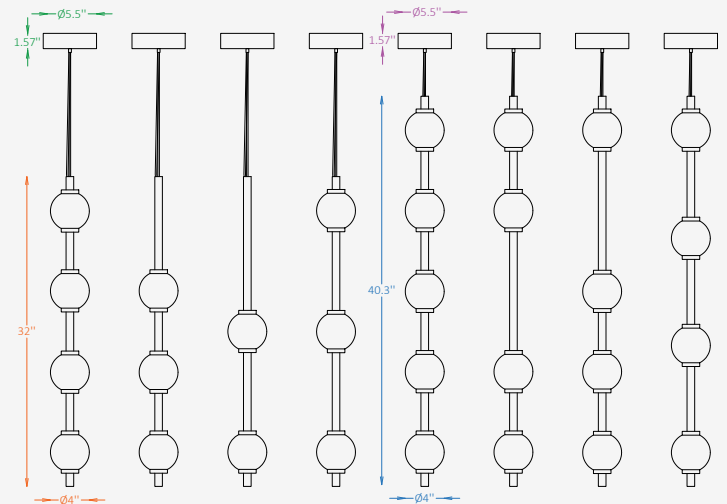

GENERAL INFORMATION

ALUNA RAINDROP reimagines the classic globe pendant as a graceful vertical composition of illuminated glass spheres. Inspired by falling droplets, it creates a refined visual rhythm while delivering soft, evenly diffused ambient illumination. Ideal for residential, hospitality, and commercial interiors, ALUNA RAINDROP is available in multiple lengths, configurations, and finish options. Whether installed individually or in clustered arrangements, it adds elegant verticality, sculptural character, and timeless appeal to any space.

SPECIFICATIONS

Material	Stainless Steel + Glass
Glass Diameter	4"
Overall Height	10" / 14" / 18" / 32" / 40.3"
Input Voltage	110-277V, 50-60 Hz
Light Source Type	LED
Power	3W / 5W / 7W
LED Output	70 lm/W
CCT	2700K / 3000K / 3500K / 4000K
Dimming & Driver	Integral, 0-10V
CRI	90
Light Distribution	360° Diffused Beam
IP Rating	IP 20
Warranty	5 years
Finishes	34 RAL finishes 12 metallic finishes Custom on request*