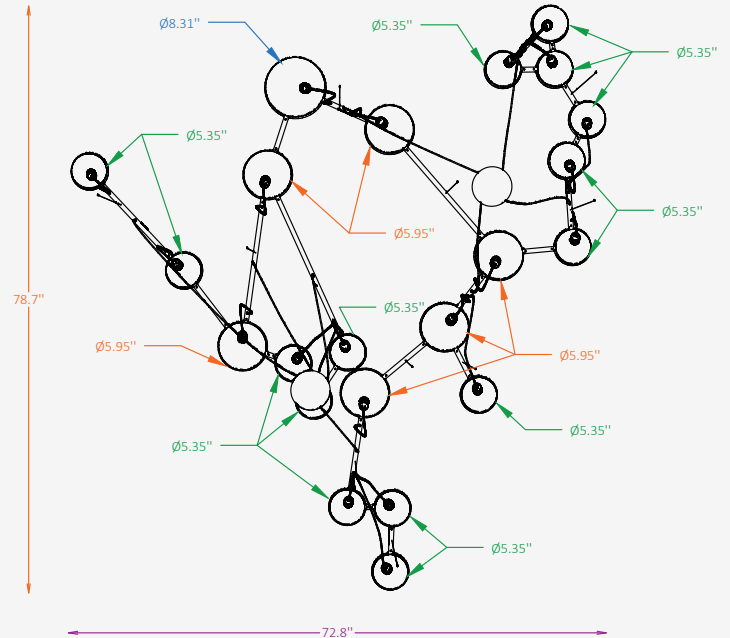

GENERAL INFORMATION

OPHIUCHUS is a statement chandelier that combines precision-crafted brass arms with hand-blown glass diffusers in a bold, constellation-inspired composition. Its branching structure creates a dynamic architectural silhouette while delivering soft, omnidirectional illumination that enhances both the fixture and the surrounding space. Designed for luxury residential, hospitality, and commercial interiors, OPHIUCHUS serves as both a functional luminaire and a sculptural centerpiece. Available in multiple finishes and customizable configurations, it offers exceptional design flexibility while bringing elegance, balance, and visual impact to any environment.

SPECIFICATIONS

| | |
|--------------------|--|
| Material | Brass + Glass |
| Diffuser | Glass, Clear |
| Glass Diameter | 5.35" / 5.95" / 8.31" |
| Overall Height | min. 23.6" to max. 55.1" |
| Overall Length | 72.8" |
| Overall Width | 78.7" |
| Input Voltage | 110-120V |
| Light Source Type | E12 (bulbs not included) |
| Power | 22 x max. 60W |
| Light Distribution | 360°, Diffused |
| IP Rating | IP 20 |
| Warranty | 1 year |
| Finishes | Black / Copper / Nickel Brass / Light Brass 34 RAL finishes |