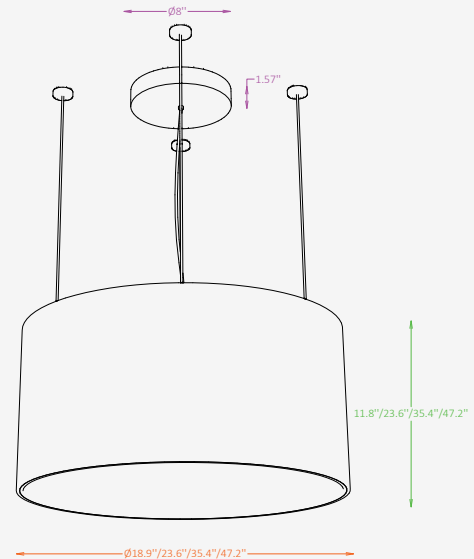

## GENERAL INFORMATION

DRUMUL is an acoustic pendant luminaire that combines high-performance illumination with effective sound absorption in a clean cylindrical form. Crafted from 100% PET felt with an integrated LED light source, it enhances both visual comfort and acoustic performance, making it ideal for spaces where aesthetics and functionality are equally important. Designed for offices, hospitality, educational, and collaborative environments, DRUMUL delivers soft, uniform illumination while helping reduce ambient noise and reverberation. Available in multiple diameters, heights, and acoustic felt finishes, it offers a versatile solution for creating comfortable, productive, and visually refined interiors.

## SPECIFICATIONS

Material	Aluminum , 100% P.E.T. Felt
Diffuser	Acrylic, Frosted
Diameter	18.9" / 23.6" / 35.4" / 47.2"
Height	11.8" / 23.6" / 35.4" / 47.2"
Input Voltage	110-277V, 50-60 Hz
Light Source	LED
Power	25W / 40W / 90W / 180W
LED Output	85 lm/W
CCT	3000K / 3500K / 4000K
CRI	90
Dimming & Driver	Integral, 0-10V
Light Distribution	Direct / Direct + Indirect
IP Rating	IP 20
Warranty	5 years
Finishes	38 acoustic fiber finishes