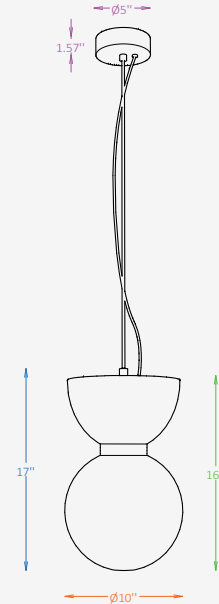

SPECIFICATIONS

Material	Stainless Steel + Glass
Diffuser	Glass, Frosted
Diameter	10"
Overall Height	17"
Input Voltage	110-277V, 50-60 Hz
Light Source Type	LED
Power	6W / 8W / 10W
LED Output	90 lm/W
CCT	2700K / 3000K / 3500K / 4000K
CRI	90
Dimming & Driver	Integral, 0-10V
IP Rating	IP65
Warranty	5 years
Finishes	34 RAL finishes 12 metallic finishes Custom on request*