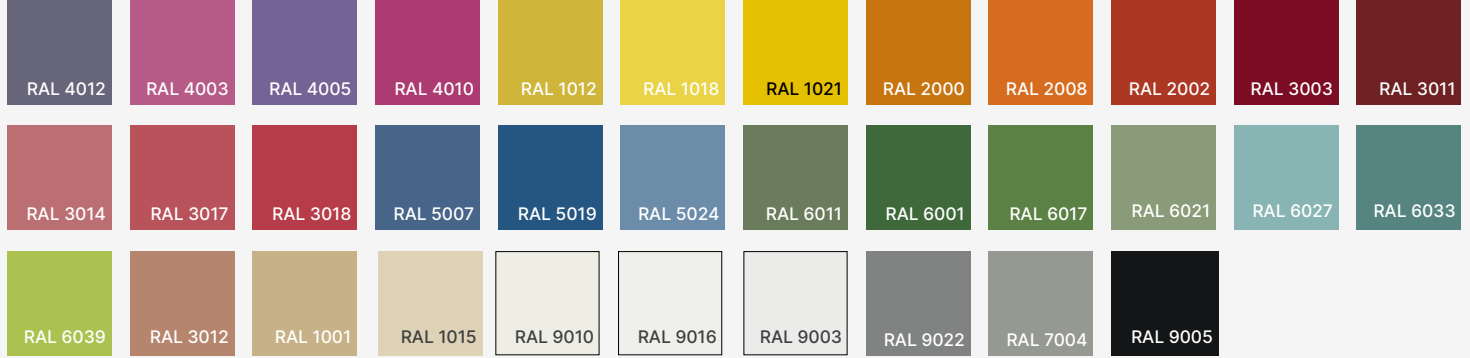

Project

Notes

Finishes

Standard finishes

Metallic finishes