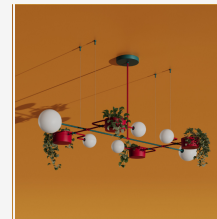

OTHER VERSIONS AVAILABLE