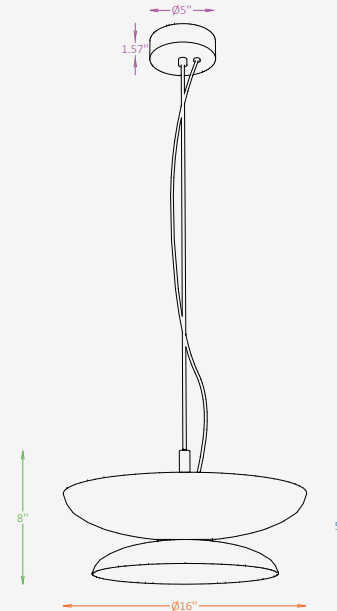

SPECIFICATIONS

Material	Stainless Steel + Acrylic
Diffuser	Acrylic, Frosted
Diameter	16"
Overall Height	8"
Input Voltage	110-277V, 50-60 Hz
Light Source Type	LED
Power	6W / 8W / 10W
LED Output	90 lm/W
CCT	2700K / 3000K / 3500K / 4000K
CRI	90
Dimming & Driver	Integral, 0-10V
IP Rating	IP65
Warranty	5 years
Finishes	34 RAL finishes 12 metallic finishes Custom on request*