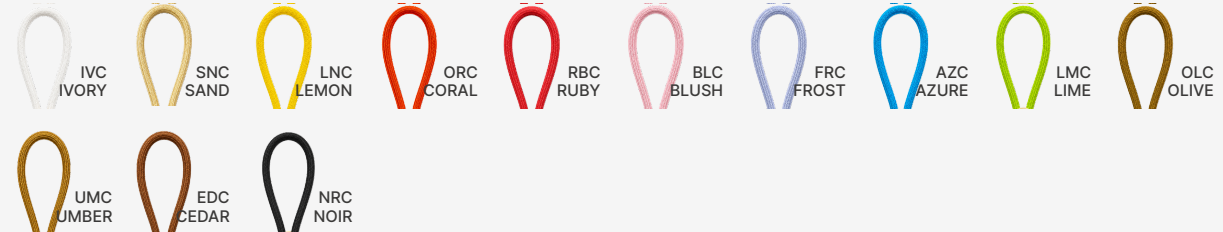

Code	Diameter Ø / Height	Wattage / Lumens	CCT
<input checked="" type="checkbox"/> FLR Pendant	<input type="checkbox"/> 12 12" / 7" <input type="checkbox"/> CUS Custom on request	<input type="checkbox"/> 6 6W / 540 lm <input type="checkbox"/> 8 8W / 720 lm <input type="checkbox"/> 10 10W / 900 lm <input type="checkbox"/> CUS Custom on request	<input type="checkbox"/> 27 2700K <input type="checkbox"/> 30 3000K <input type="checkbox"/> 35 3500K <input type="checkbox"/> 40 4000K <input type="checkbox"/> CUS Custom on request
Dimming	Body Finish Option	Canopy Finish Option	Finish Type
<input type="checkbox"/> NN Non-Dimmable <input type="checkbox"/> DM 0-10V	<input type="checkbox"/> ST Standard <input type="checkbox"/> MC Metallic <input type="checkbox"/> AWE A We Lighting Palette* <input type="checkbox"/> CUS Custom on request	<input type="checkbox"/> ST Standard <input type="checkbox"/> MC Metallic <input type="checkbox"/> AWE A We Lighting Palette* <input type="checkbox"/> CUS Custom on request	<input type="checkbox"/> GL Glossy <input type="checkbox"/> MT Matte
Cord Finish Option	Cord Length	<p>Note: The color combination shown in the photo on the first page of this spec sheet is part of the exclusive A We Lighting Design Palette. This custom palette reflects our brand's identity and is available as a special finish option — A We Lighting Palette*.</p>	
<input type="checkbox"/> SV Standard Vinyl <input type="checkbox"/> DB Decorative Braided <input type="checkbox"/> CUS Custom on request	<input type="checkbox"/> L59 59" <input type="checkbox"/> L118 118" <input type="checkbox"/> CUS Custom on request		

Project

Notes

Finishes

Standard finishes

Metallic finishes

Cord finishes

Standard Vinyl

Decorative Braided

RAL K7 CLASSIC COLORS (80-95% GLOSS): RAL_ _ _ _

All RAL Classic colors are available with no setup fee.

On your specification submittal, choose your RAL color by entering the 4-digit RAL code (e.g., RAL 3003).