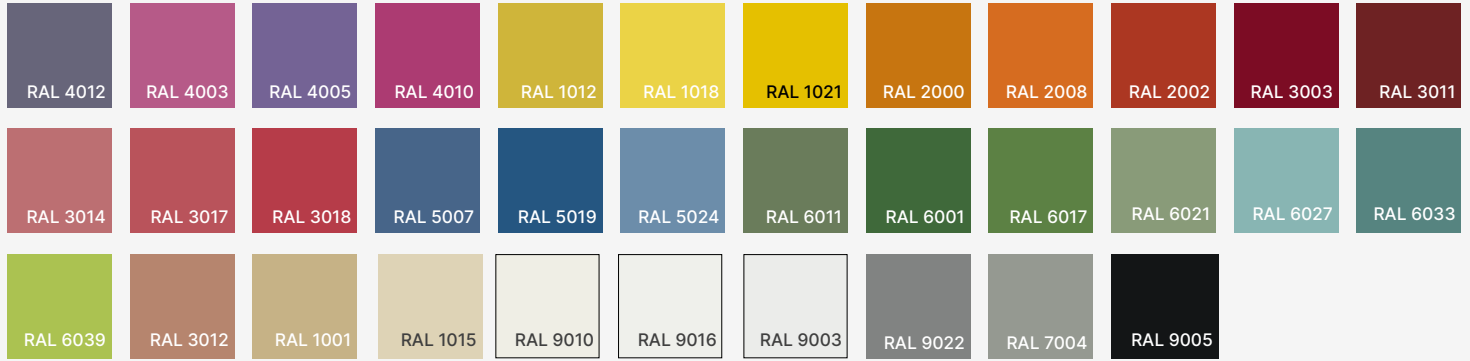

Project

Notes

Finishes

Standard finishes