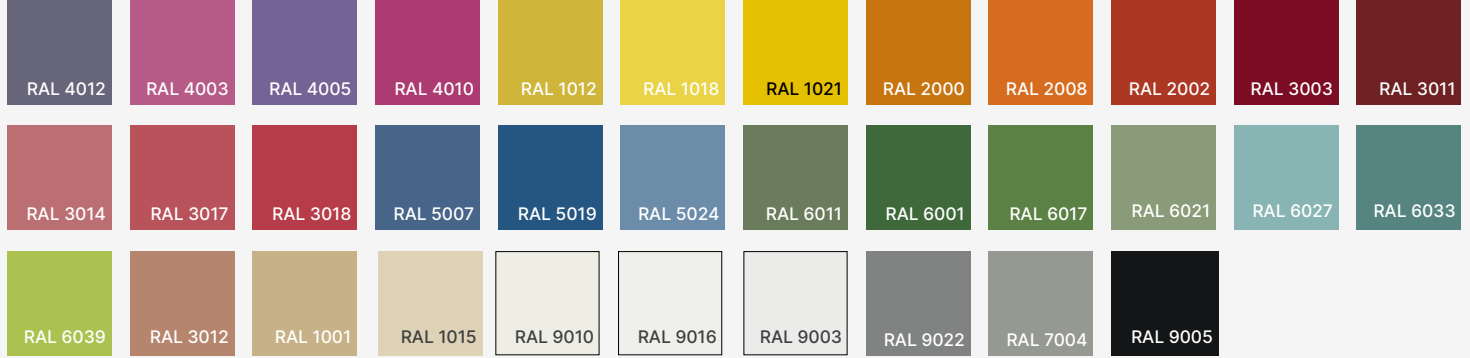

Project

Notes

Finishes

Standard finishes

Metallic finishes

Wood-effect finishes

Cord finishes

Standard Vinyl

Decorative Braided

RAL K7 CLASSIC COLORS (80-95% GLOSS): RAL_ _ _ _

All RAL Classic colors are available with no setup fee.

On your specification submittal, choose your RAL color by entering the 4-digit RAL code (e.g., RAL 3003).