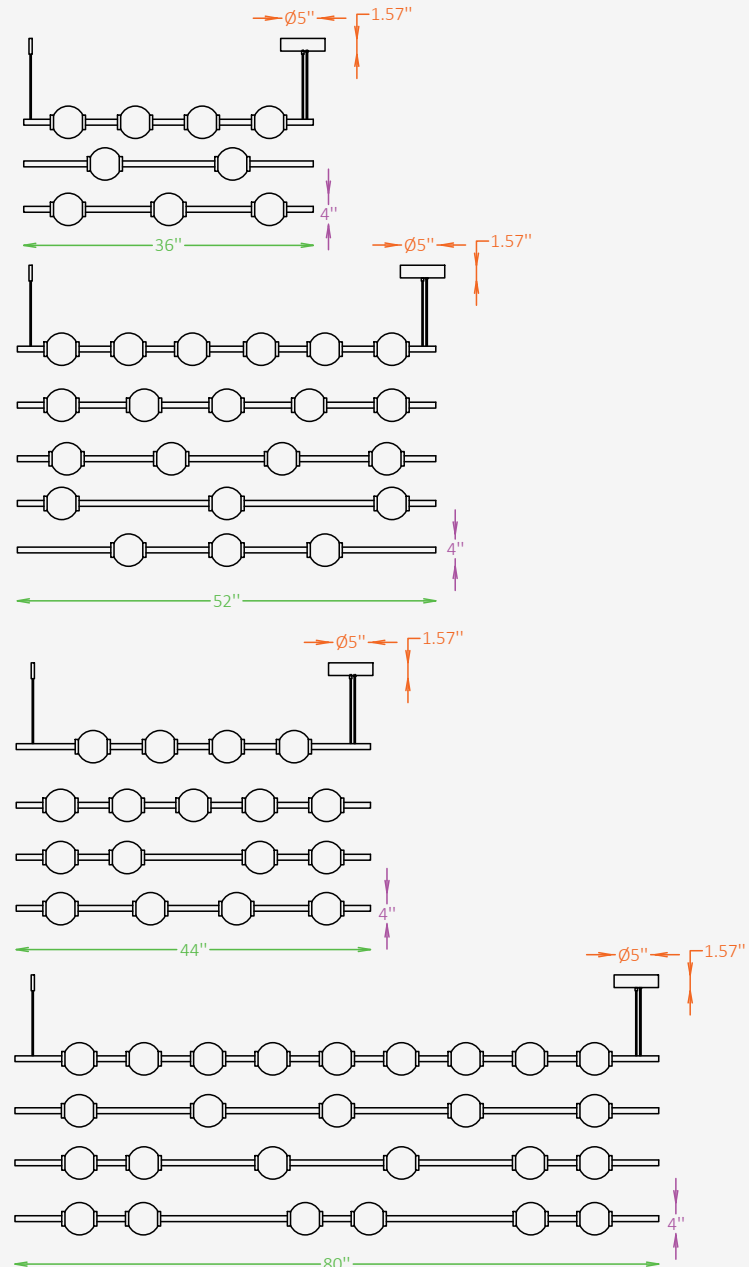

GENERAL INFORMATION

ALUNA RAINDROP H reimagines the classic globe pendant in a clean horizontal composition, combining opal glass spheres with a refined linear frame. The balanced arrangement creates a sculptural presence while delivering soft, 360° diffused illumination that enhances both intimate and open spaces. Designed for residential, hospitality, and commercial interiors, ALUNA RAINDROP H is available in multiple lengths, finishes, and color temperatures. Its modular design and minimalist aesthetic make it an elegant solution for dining areas, kitchen islands, reception desks, and collaborative spaces.

SPECIFICATIONS

Material	Stainless Steel + Glass
Glass Diameter	4"
Overall Length	36" / 44" / 52" / 80"
Input Voltage	110-277V, 50-60 Hz
Light Source Type	LED
Power	3W / 5W / 7W
LED Output	70 lm/W
CCT	2700K / 3000K / 3500K / 4000K
Dimming & Driver	Integral, 0-10V
CRI	90
Light Distribution	360° Diffused Beam
IP Rating	IP 20
Warranty	5 years
Finishes	34 RAL finishes 12 metallic finishes Custom on request*