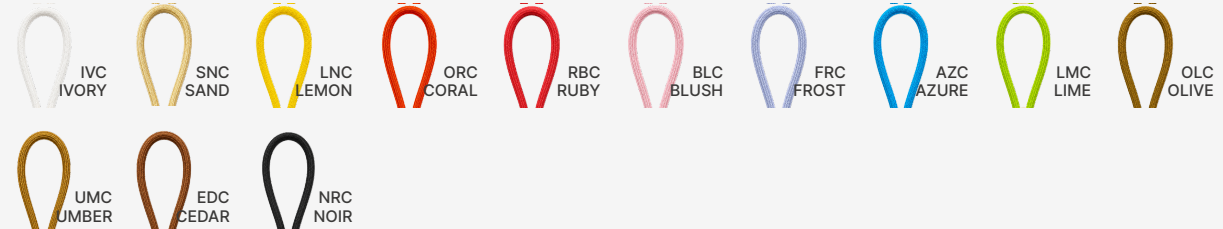

Project

Notes

Finishes

Standard finishes

Metallic finishes

Wood-effect finishes

Cord finishes

Standard Vinyl

Decorative Braided

RAL K7 CLASSIC COLORS (80-95% GLOSS): RAL_ _ _ _

All RAL Classic colors are available with no setup fee.

On your specification submittal, choose your RAL color by entering the 4-digit RAL code (e.g., RAL 3003).