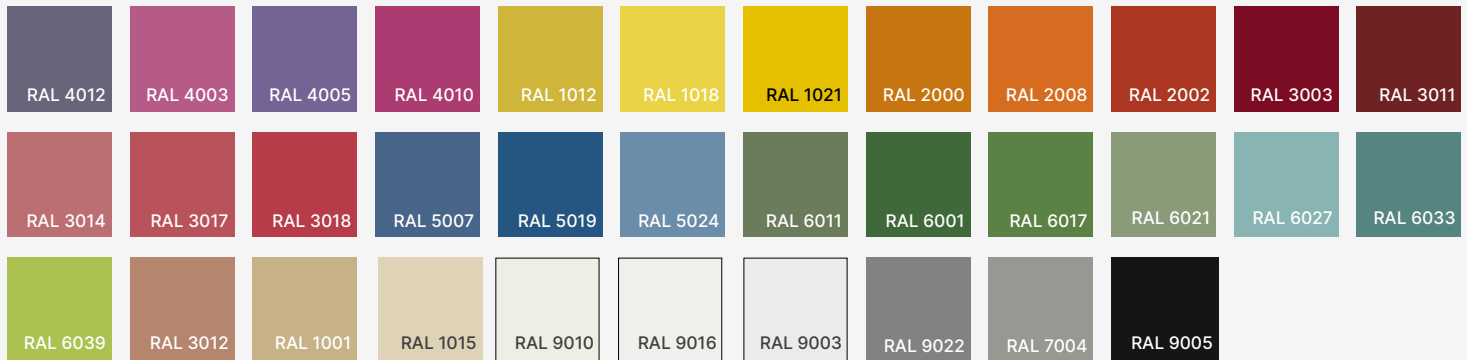

Finishes

Standard finishes

Metallic finishes

RAL K7 CLASSIC COLORS (80-95% GLOSS): RAL_ _ _ _

All RAL Classic colors are available with no setup fee.

On your specification submittal, choose your RAL color by entering the 4-digit RAL code (e.g., RAL 3003).