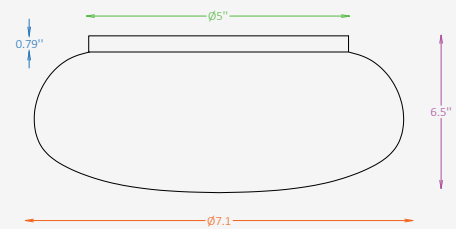

GENERAL INFORMATION

PEBBIA is a decorative wall luminaire that pairs a sculptural glass diffuser with a refined metal frame to create a distinctive architectural accent. Its softly rounded form emits a comfortable 360° glow, adding warmth, depth, and visual interest to both contemporary and classic interiors. Designed for residential, hospitality, and commercial applications, PEBBIA functions as both ambient lighting and a decorative feature. Available in a wide range of finishes, it offers timeless elegance and versatility for corridors, living spaces, bedrooms, and feature walls.

SPECIFICATIONS

| | |
|--------------------|--|
| Material | Metal + Glass |
| Diffuser | Glass, Clear / Frosted / Frosted + Clear |
| Diameter | 7.1" |
| Depth | 6.5" |
| Input Voltage | 110-120V, 50-60 Hz |
| Light Source Type | G9 (bulb not included) |
| Power | 1 x max. 60W |
| Light Distribution | 360° Diffused Beam |
| IP Rating | IP 20 |
| Warranty | 5 years |
| Finishes | 34 RAL finishes 12 metallic finishes |

| Code | Diameter Ø / Depth | Material | Light Source |
|---|---|--|--|
| <input checked="" type="checkbox"/> PBA Wall | <input type="checkbox"/> 7 7.1" / 6.5" | <input type="checkbox"/> MG Metal, Glass | <input type="checkbox"/> G9 G9, 1 x max. 60 W |
| | <input type="checkbox"/> CUS Custom on request | <input type="checkbox"/> CUS Custom on request | <input type="checkbox"/> CUS Custom on request |
| Glass Type | Light Distribution | Canopy Finish Option | |
| <input type="checkbox"/> CL Clear | <input checked="" type="checkbox"/> B36 360° Beam | <input type="checkbox"/> ST Standard | |
| <input type="checkbox"/> FR Frosted | | <input type="checkbox"/> MC Metallic | |
| <input type="checkbox"/> FRCL Frosted & Clear | | <input type="checkbox"/> CUS Custom on request | |