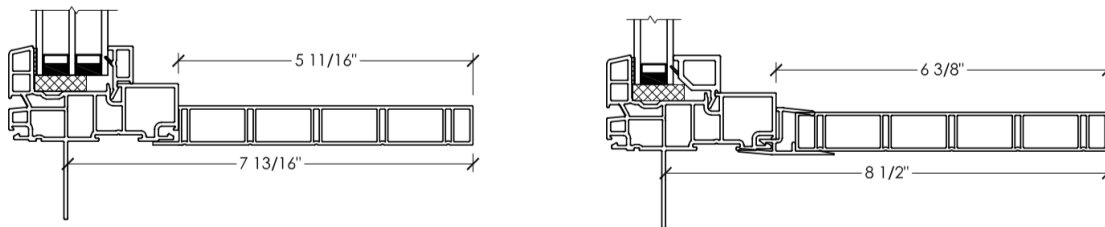

## Interior Jamb Extensions

Standard and Custom sizes for enhanced versatility

### Standard Jamb Extensions

- Handy 1/8" extender can be used to achieve a wider jamb, or as an on-site extension
- Also available in stain grade and paint grade wood

1/8" extender

### Custom Jamb Extensions

- Available as a one-piece extension up to 7 13/16", or 8 1/2" when used with our U-channel return
- H-clip required to join jambs for wider than 8 1/2" wall applications
- Also available in stain grade and paint grade wood