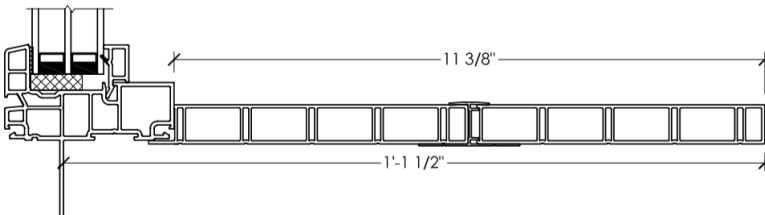

## Interior Jamb Extensions

Standard and Custom sizes for enhanced versatility

### Standard Jamb Extensions

- Handy 1/8" extender can be used to achieve a wider jamb, or as an on-site extension
- Also available in stain grade and paint grade wood

1/8" extender

### Custom Jamb Extensions

- Available as a one-piece extension up to 7 13/16", or 8 1/2" when used with our U-channel return
- H-clip required to join jambs for wider than 8 1/2" wall applications
- Also available in stain grade and paint grade wood