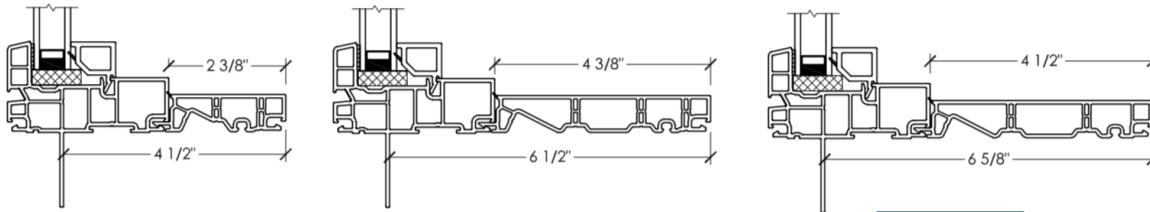

## Interior Jamb Extensions

Standard and Custom sizes for enhanced versatility

### Standard Jamb Extensions

- Handy 1/8" extender can be used to achieve a wider jamb, or as an on-site extension
- Also available in stain grade and paint grade wood

1/8" extender

### Custom Jamb Extensions

- Available as a one-piece extension up to 7 13/16", or 8 1/2" when used with our U-channel return
- H-clip required to join jambs for wider than 8 1/2" wall applications
- Also available in stain grade and paint grade wood