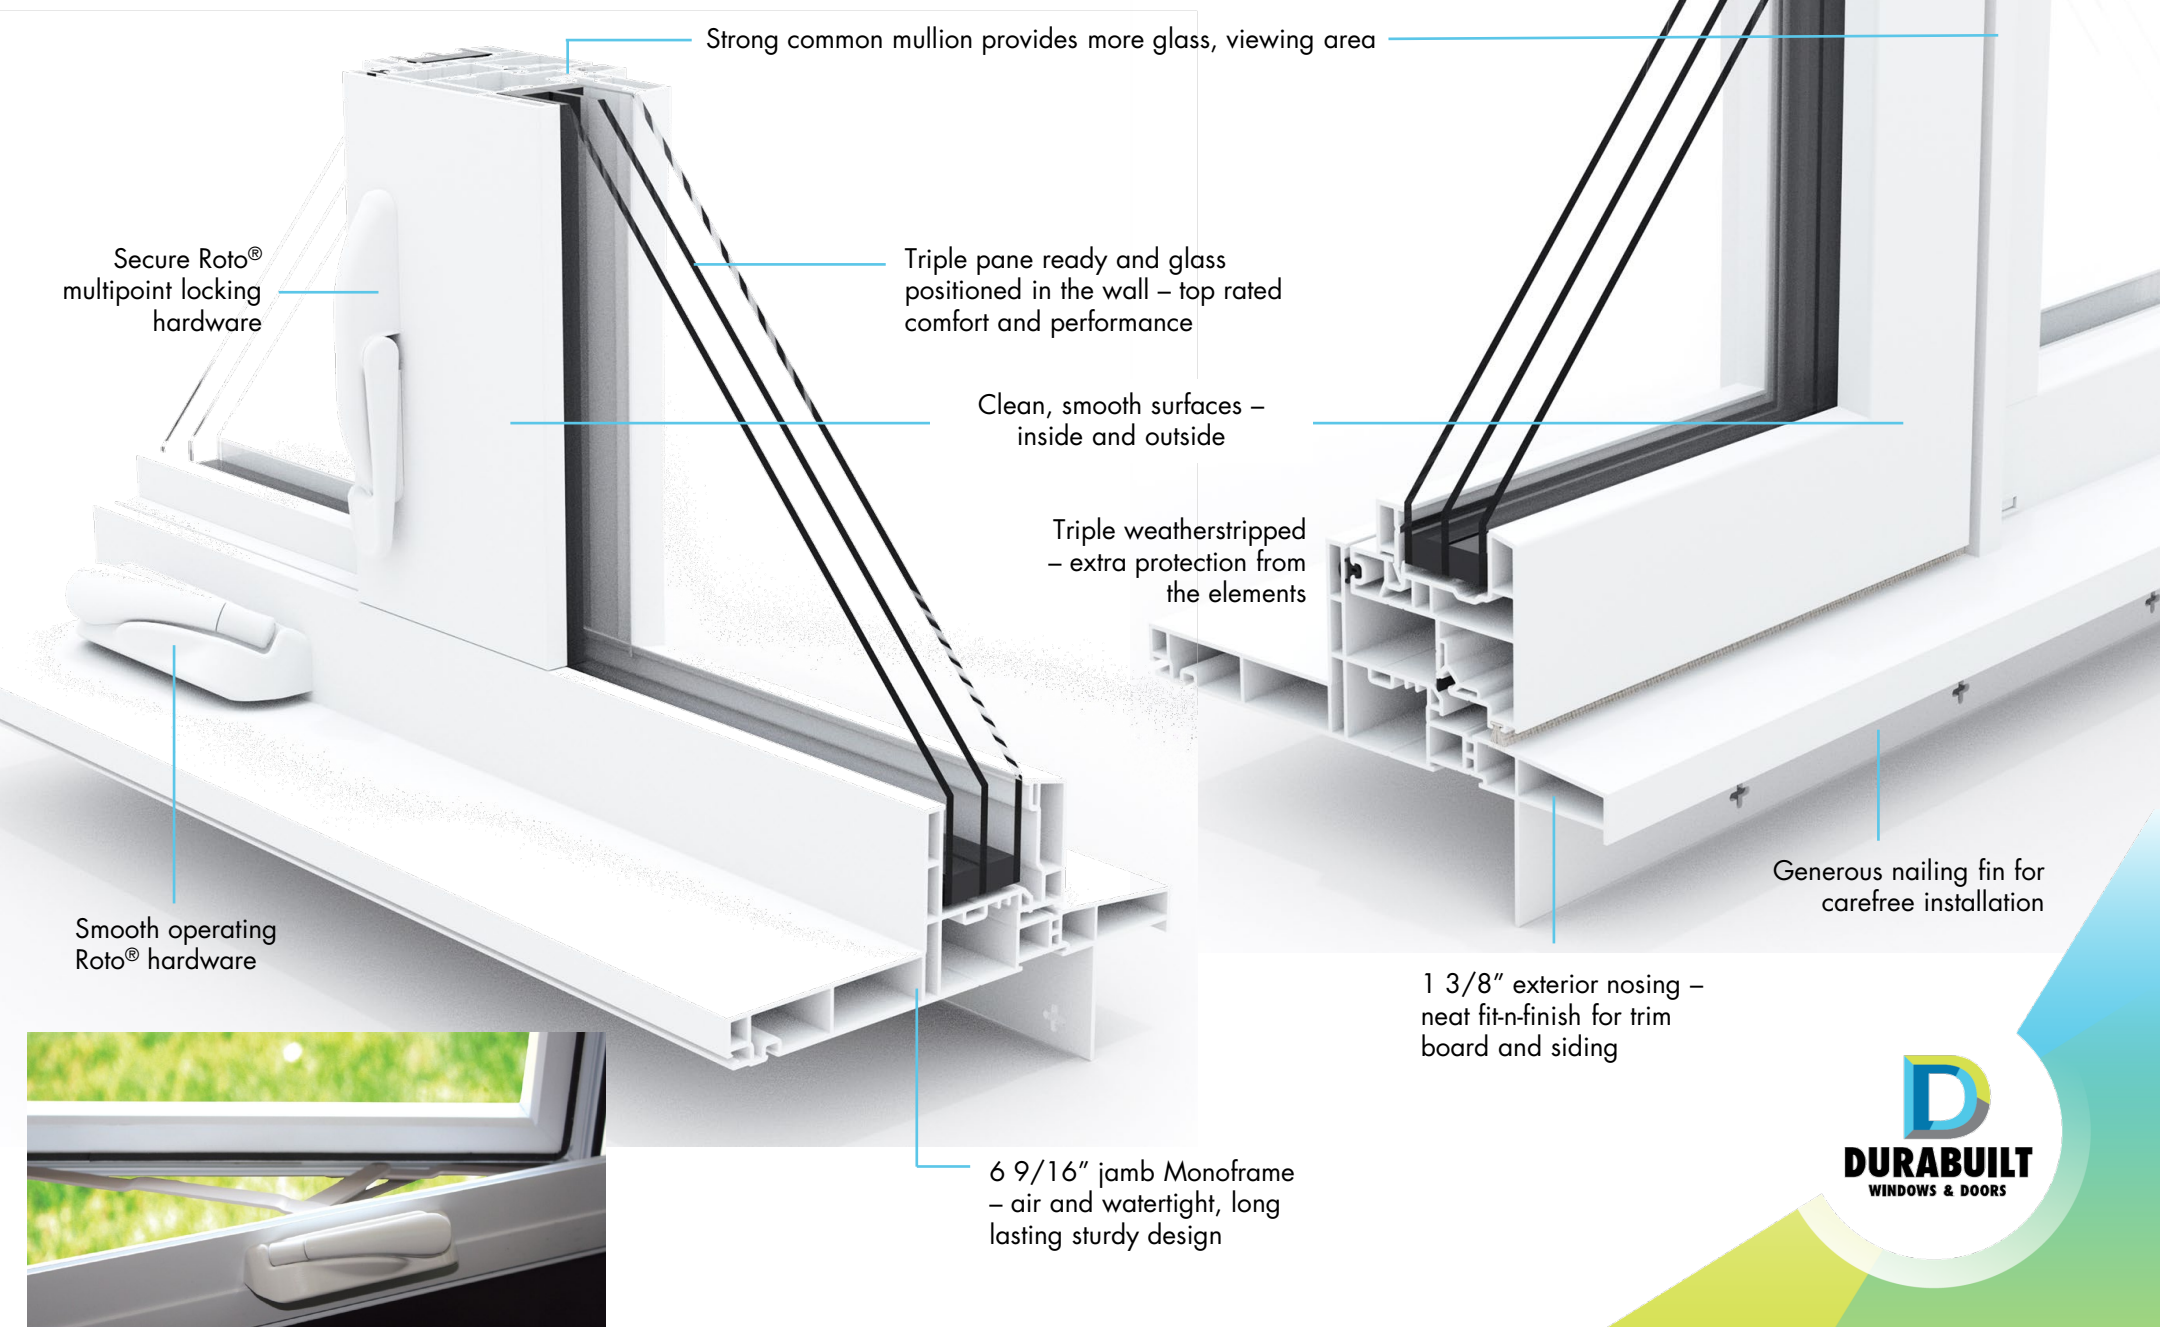

## Monoframe Casement / Direct Set

Secure Roto® multipoint locking hardware

Strong common mullion provides more glass, viewing area

Triple pane ready and glass positioned in the wall – top rated comfort and performance

Clean, smooth surfaces – inside and outside

Triple weatherstripped – extra protection from the elements

Smooth operating Roto® hardware

Generous nailing fin for carefree installation

1 3/8" exterior nosing – neat fit-n-finish for trim board and siding

6 9/16" jamb Monoframe – air and watertight, long lasting sturdy design