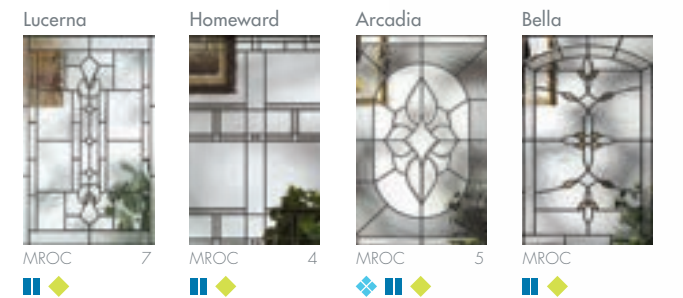

Privacy & clear glass

Bring functionality and aesthetics together with the benefits of flush-glazed construction.

- Brass caming
- Black nickel caming
- ✕ Wrought iron
- || Brushed nickel caming

Availability

A - American | R - Rustic | M - Mahogany
O - Oak | C - Canvas