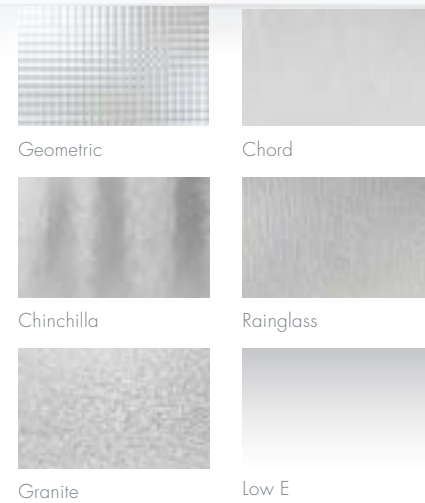

Privacy and clear glass