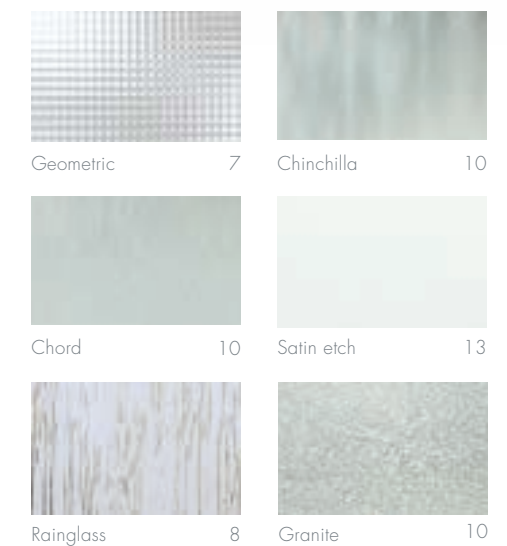

Privacy glass

Thermo-Tru door and sidelite inserts