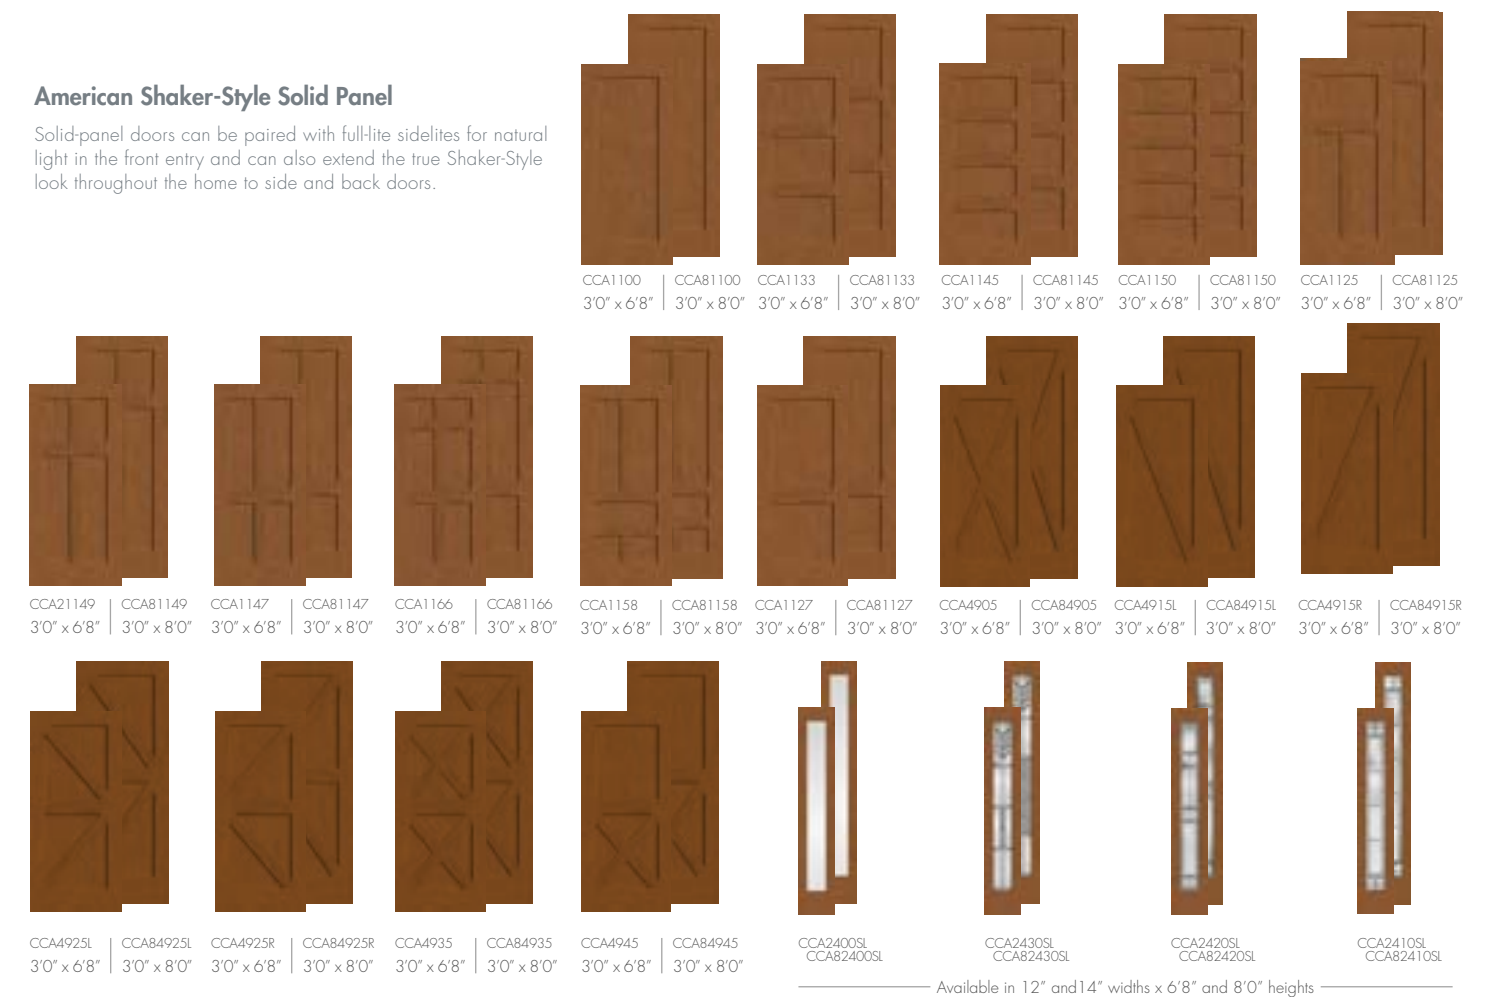

American Shaker-Style Solid Panel

Solid-panel doors can be paired with full-lite sidelites for natural light in the front entry and can also extend the true Shaker-Style look throughout the home to side and back doors.