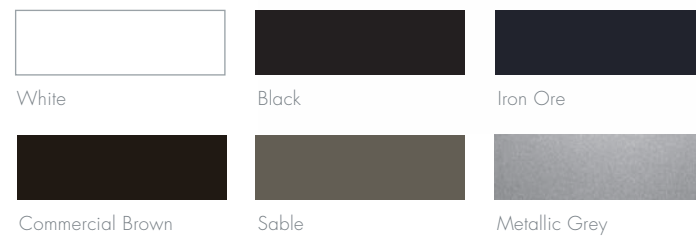

### Door frame and brickmould

Our wood door frame are available in paint-grade and stain-grade wood in 4 1/2" and 6 1/2" jamb widths, and custom jamb widths up to 9". Composite white and wood-grain are available 4 1/2" and 6 1/2" jamb widths only.

### Door frame clad colours

White is available only in vinyl or aluminum. All other colours are aluminum cladding.