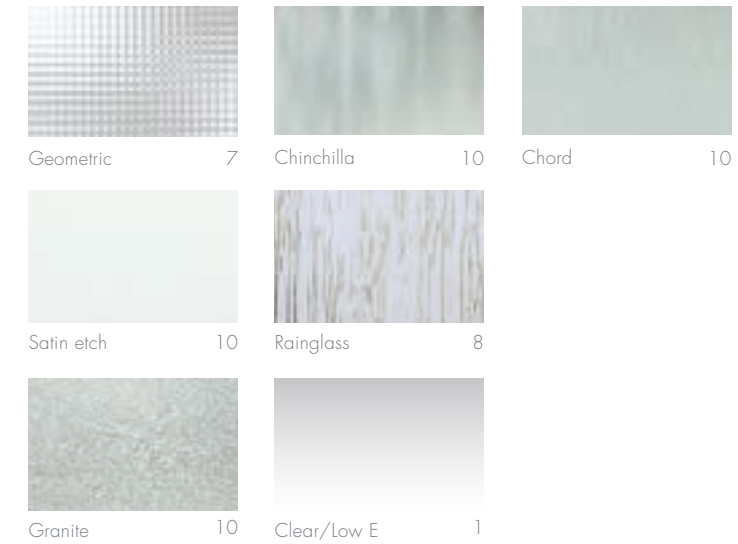

Smooth

Oak

Glass style

Privacy and clear glass—doors and sidelites