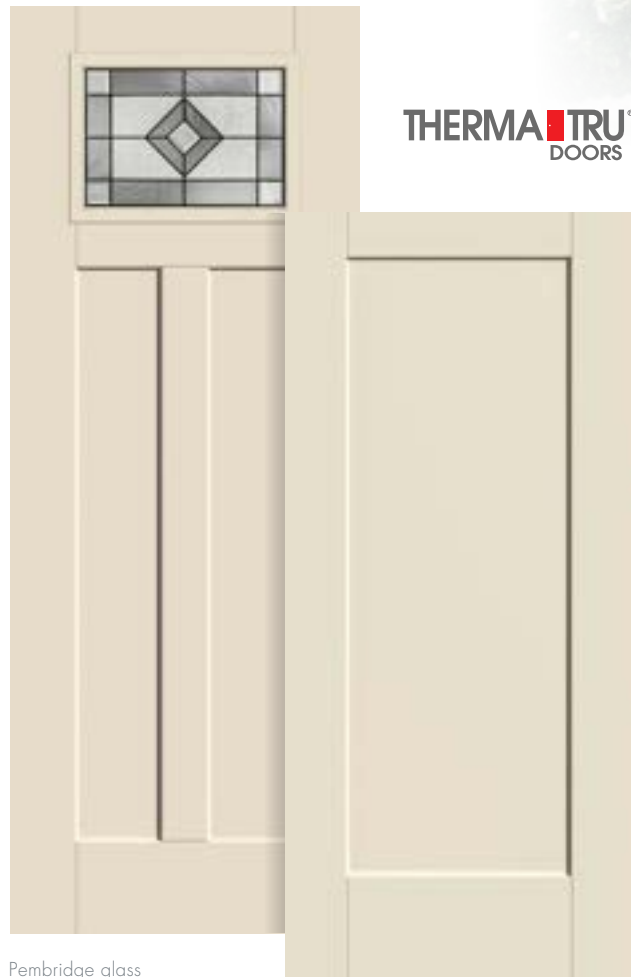

SHAKER-STYLE

Shaker-Style entryways are a perfect way to achieve a relaxed design.

A transitional update to the historic Shaker-Style, Smooth-Star® Shaker-Style doors and sidelites feature Enliten™ Flush-glazed glass, and recessed panels delivering a simple design with broad appeal. Shaker-Style doors and sidelites bridge the gap between yesterday's styles and today's trends.

THERMA TRU
DOORS

Pembridge glass

1 panel

Triple pane construction

Privacy and textured glass features triple pane construction for added energy efficiency and a smooth easy-to-clean surface.

Privacy and clear glass

Bring functionality and aesthetics together with the benefits of flush-glazed construction.

	Geometric 7		Chinchilla 10		Chord 10
	Satin etch 13		Rainglass 8	Opaque 10 1 Clear	
	Granite 10		Clear/Low E 1		

ENLITEN™ FLUSH-GLAZED DOORS AND SIDELITES

Flat profile complements the design of Shaker-Style doors and sidelites, and coordinates with window grid patterns on the home.