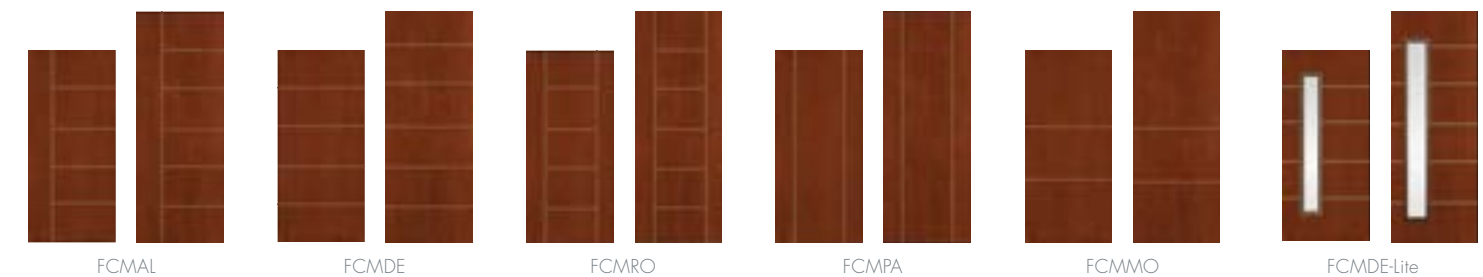

Fiber-Classic® Mahogany (6'8" & 8'0")