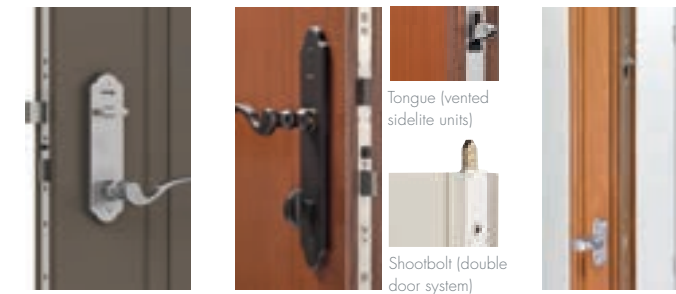

Door sill finishes

Hinge finishes

Multi-point locking system