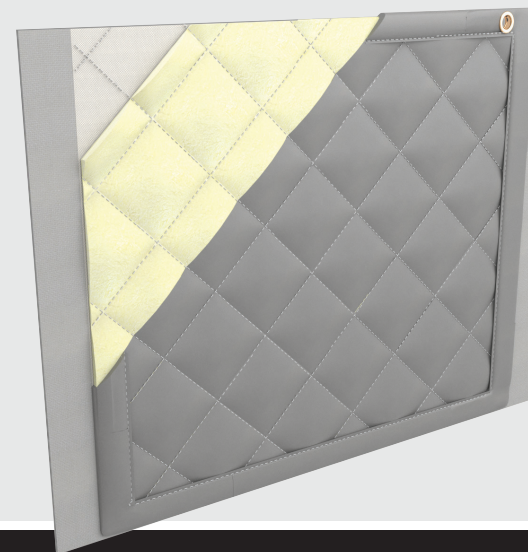

BBC-13-2"

NOISE BARRIER/ SOUND ABSORBER COMPOSITE

The configuration of Memtech's **BBC-13-2"** product offers the benefits of both a sound absorber and noise barrier. Each curtain is custom fabricated to include a reinforced 1-lb psf loaded vinyl noise barrier bonded to a 2" thick layer of fiberglass that is quilted with a vinyl-coated-fiberglass-cloth facing. Each is finished with grommets across the top, and vertical-mating Velcro along the edges for easy installation.

FEATURES:

- Excellent acoustical performance
- Class A fire rated per ASTM E-84
- Flame Spread: 23.0
- Smoke Density: 30.0
- Temperature Range: -20° to +180° F
- Weight: 1.50 lb psf

APPLICATIONS:

- Commonly used in manufacturing spaces
- Curtain panels in an acoustical enclosure
- Sliding acoustical doors
- Durable acoustical jacket on fans