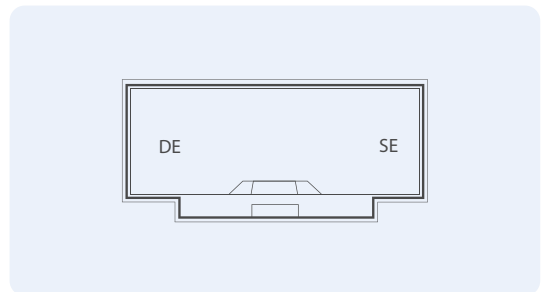

HAMPTON

Length	Width	Shallow End	Deep End
4.00m	3.30m	1.27m	1.63m
5.00m	3.30m	1.27m	1.78m
6.00m	3.30m	1.27m	1.88m
7.00m	3.30m	1.27m	1.98m
8.00m	3.30m	1.27m	2.00m

MEDINA

Length	Width	Shallow End	Deep End
7.00m	3.30m	1.25m	1.85m
8.30m	4.20m	1.25m	1.90m