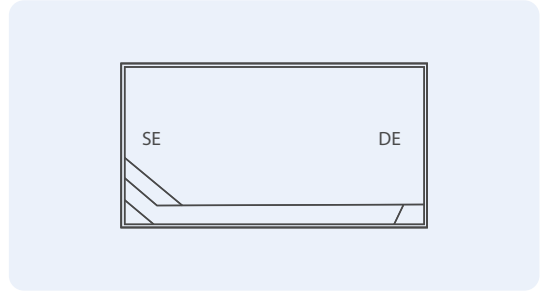

WHITEHAVEN

Length	Width	Shallow End	Deep End
7.00m	4.00m	1.34m	1.80m
8.00m	4.00m	1.34m	1.88m
9.00m	4.00m	1.34m	1.96m
10.00m	4.00m	1.34m	2.05m