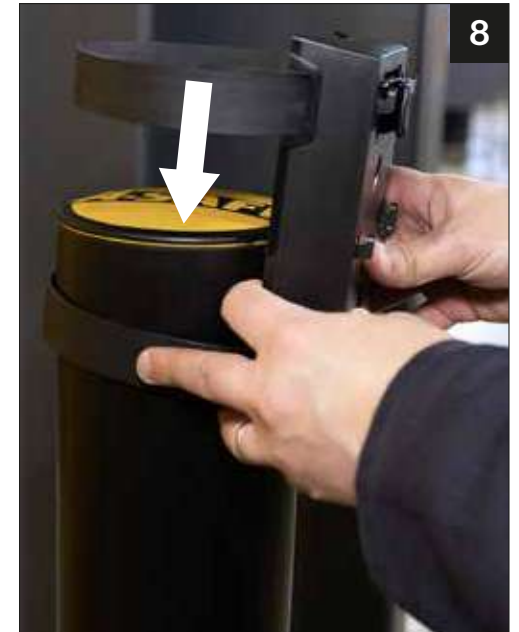

Post Adaptor

x2

Ratchet Buckle

x4

4.2 x 32 Posi Self
Tap Screws

x6

Retractable Barrier Metal to Metal Installation Guide

x1