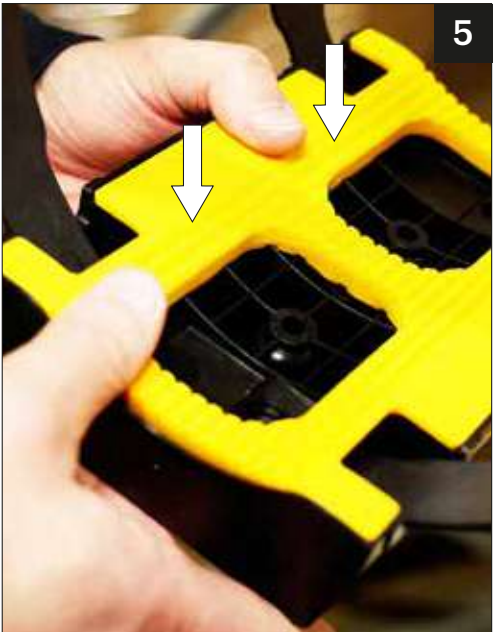

x5

**M5 x 14 Button
Screws**

x5

Retractable Barrier
190 Post
Installation Guide

x1

Retractable Barrier Unit

x1

Retractable Barrier Unit Bracket

x1

190 Adaptor Plate

x1

Post Adaptor

x1

Post Attachment Straps

x2

Retractable Barrier
Single / Double Traffic +
Installation Guide

x1

Retractable
Barrier Unit

x1

Retractable
Barrier Unit
Bracket

x1

Post Adaptor

x2

Wall & Post
Receiver