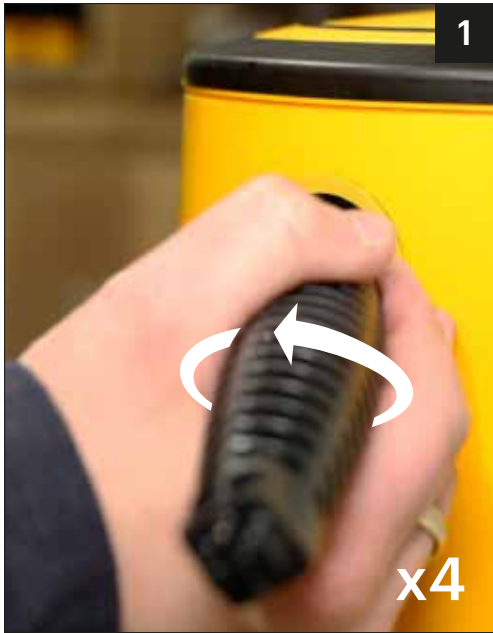

x1

190 Adaptor Plate

x1

Post Adaptor

x1

Post Attachment Straps

x2

Retractable Barrier
Single / Double Traffic +
Installation Guide