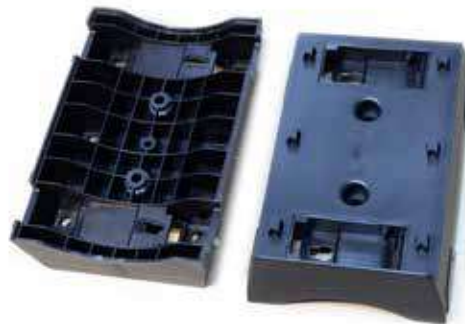

Retractable
Barrier Unit

x1

Retractable
Barrier Unit
Bracket

x1

Wall & Post
Receiver

x1

Post Attachment
Straps

x4

Post Adaptor

x2

Ratchet Buckle

x4

4.2 x 32 Posi Self
Tap Screws

x6

Retractable Barrier Metal to Metal Installation Guide

x1

3mm

Retractable Barrier Unit

x1

Retractable Barrier Unit Bracket

x1

Rack Receiver

x1

Magnets