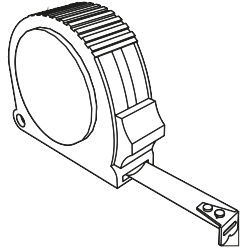

Retractable
Barrier Unit

x1