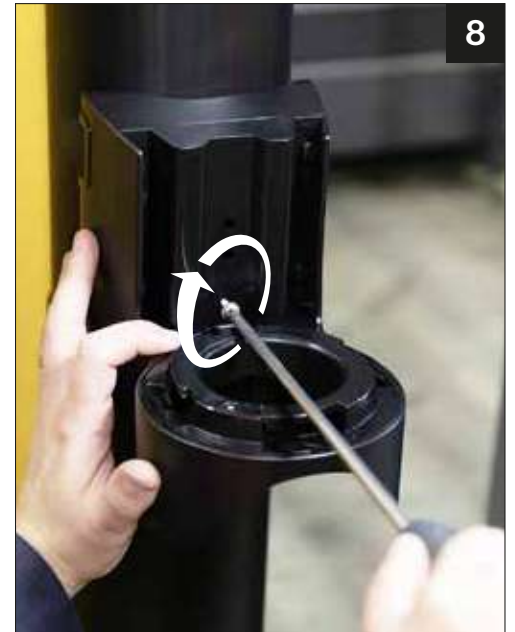

x1

Retractable
Barrier Unit

x1

Retractable
Barrier Unit
Bracket

x1

Post Adaptor

x2

Wall & Post
Receiver

x1

4.2 x 32 Posi Self
Tap Screws

x6

This document has been produced by the Product Management Team at A-SAFE HQ.