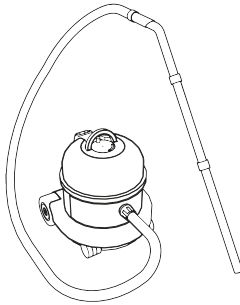

x5

**M5 x 14 Button
Screws**

x5

Retractable Barrier
190 Post
Installation Guide

x1

Retractable Barrier Unit

x1

Retractable Barrier Unit Bracket

x1

190 Adaptor Plate

x1

Post Adaptor

x1

Post Attachment Straps

x2

Retractable Barrier
Single / Double Traffic +
Installation Guide

x1

Retractable
Barrier Unit

x1

Retractable
Barrier Unit
Bracket

x1

Post Adaptor

x2

Wall & Post
Receiver