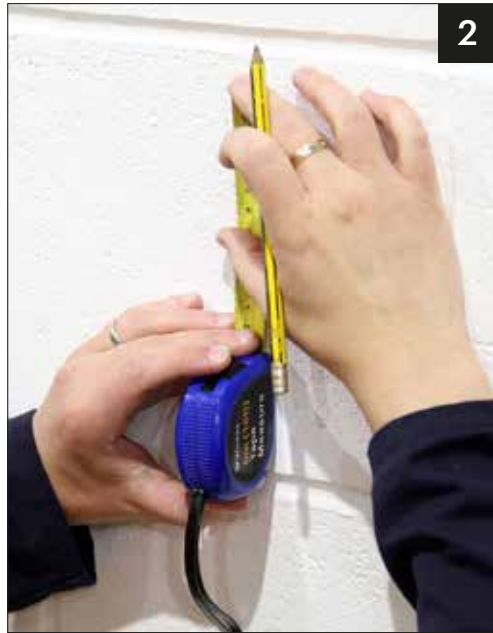

**Wall & Post
Receiver**

x1

Wall Plugs

x4

4 x 40 Screws

x4

Retractable Barrier
130 Post to Post
Installation Guide

x1

Retractable
Barrier Unit

x1

Retractable
Barrier Unit
Bracket

x1

Wall & Post
Receiver

x1

Post Attachment
Straps

x4