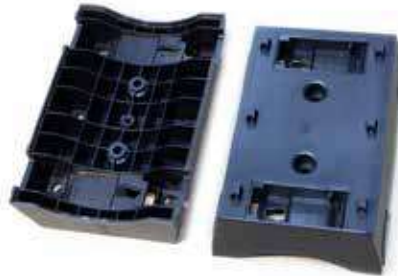

x1

190 Adaptor Plate

x1

Post Adaptor

x1

Post Attachment Straps

x2

Retractable Barrier
Single / Double Traffic +
Installation Guide

x1

Retractable
Barrier Unit

x1

Retractable
Barrier Unit
Bracket

x1

Post Adaptor

x2

Wall & Post
Receiver