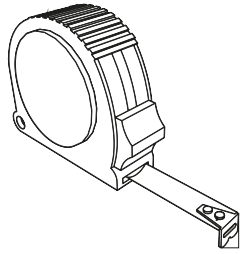

x5

**M5 x 14 Button
Screws**

x5

Retractable Barrier
190 Post
Installation Guide

x1

Retractable Barrier Unit

x1

Retractable Barrier Unit Bracket

x1

190 Adaptor Plate

x1

Post Adaptor

x1

Post Attachment Straps

x2

Retractable Barrier
Single / Double Traffic +
Installation Guide