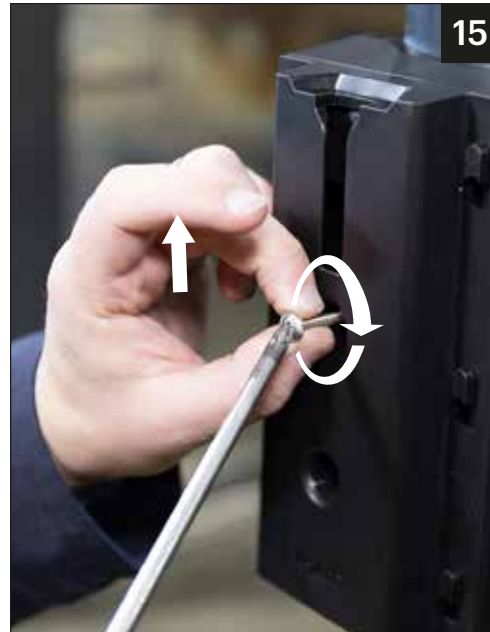

x1

190 Adaptor Plate

x1

Post Adaptor

x1

Post Attachment Straps

x2

Retractable Barrier
Single / Double Traffic +
Installation Guide

x1

Retractable
Barrier Unit

x1

Retractable
Barrier Unit
Bracket

x1

Post Adaptor

x2

Wall & Post
Receiver

x1

4.2 x 32 Posi Self
Tap Screws

x6

This document has been produced by the Product Management Team at A-SAFE HQ.