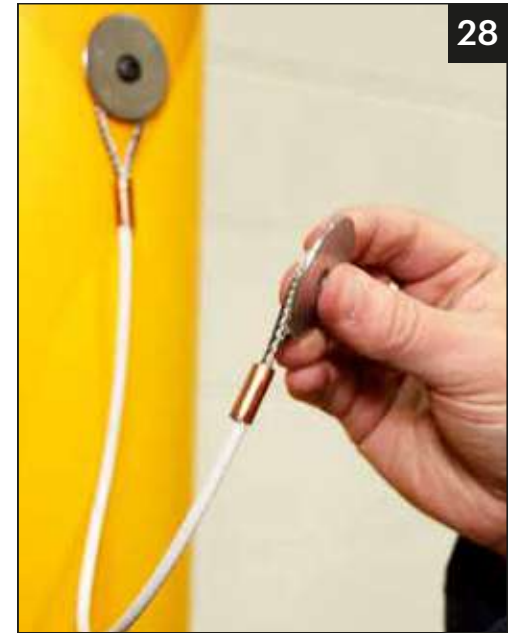

x1

190 Adaptor Plate

x1

Post Adaptor

x1

Post Attachment Straps

x2

Retractable Barrier
Single / Double Traffic +
Installation Guide