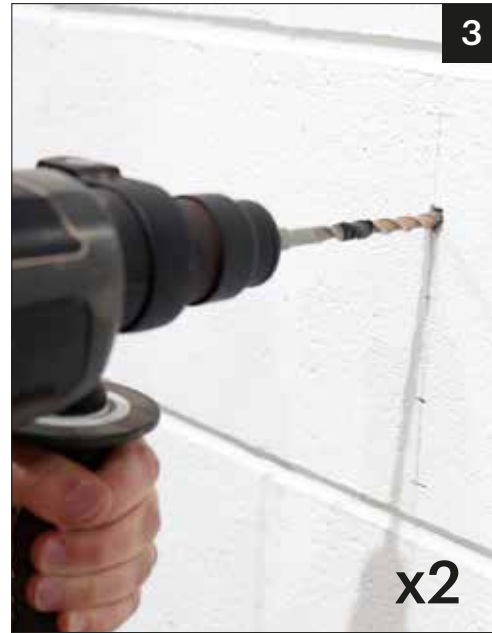

**Wall & Post
Receiver**

x1

Wall Plugs

x4

4 x 40 Screws

x4

Retractable Barrier
130 Post to Post
Installation Guide

x1