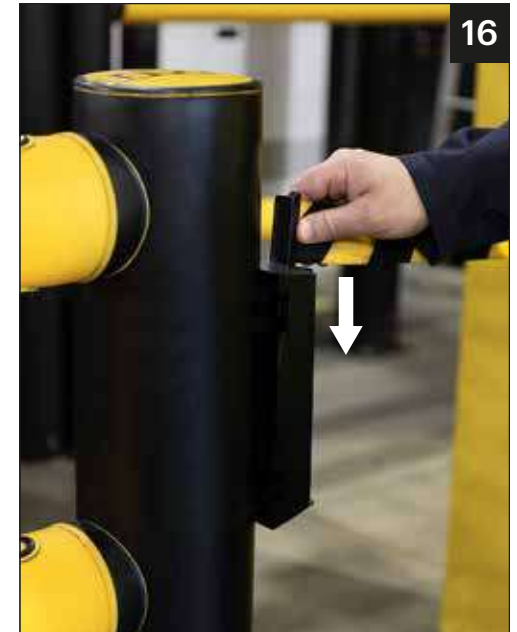

x1

190 Adaptor Plate

x1

Post Adaptor

x1

Post Attachment Straps

x2

Retractable Barrier
Single / Double Traffic +
Installation Guide

x1

Retractable
Barrier Unit

x1

Retractable
Barrier Unit
Bracket

x1

Post Adaptor

x2

Wall & Post
Receiver

x1

4.2 x 32 Posi Self
Tap Screws

x6

This document has been produced by the Product Management Team at A-SAFE HQ.