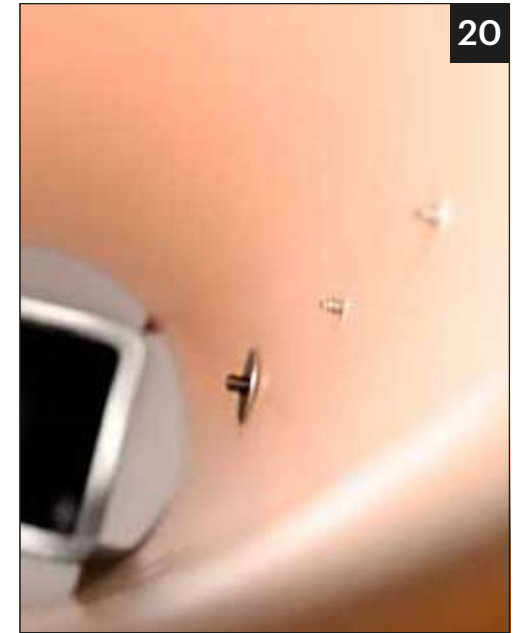

x1

190 Adaptor Plate

x1

Post Adaptor

x1

Post Attachment Straps

x2

Retractable Barrier
Single / Double Traffic +
Installation Guide