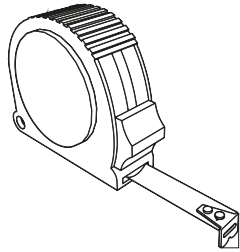

Retractable Barrier Installation Guide

Contents

Click on the specific image below to select the correct installation instruction

Wall to Wall Installation

130 Post to Post Installation

Metal to Metal Installation

190 Post Installation

Single / Double Traffic + Installation

Retractable Barrier
Wall to Wall
Installation Guide

x1

**Retractable
Barrier
Unit**

x1

**Retractable
Barrier
Unit Bracket**

x1

**Wall & Post
Receiver**

x1

Wall Plugs

x4

4 x 40 Screws

x4

Retractable Barrier
130 Post to Post
Installation Guide

x1