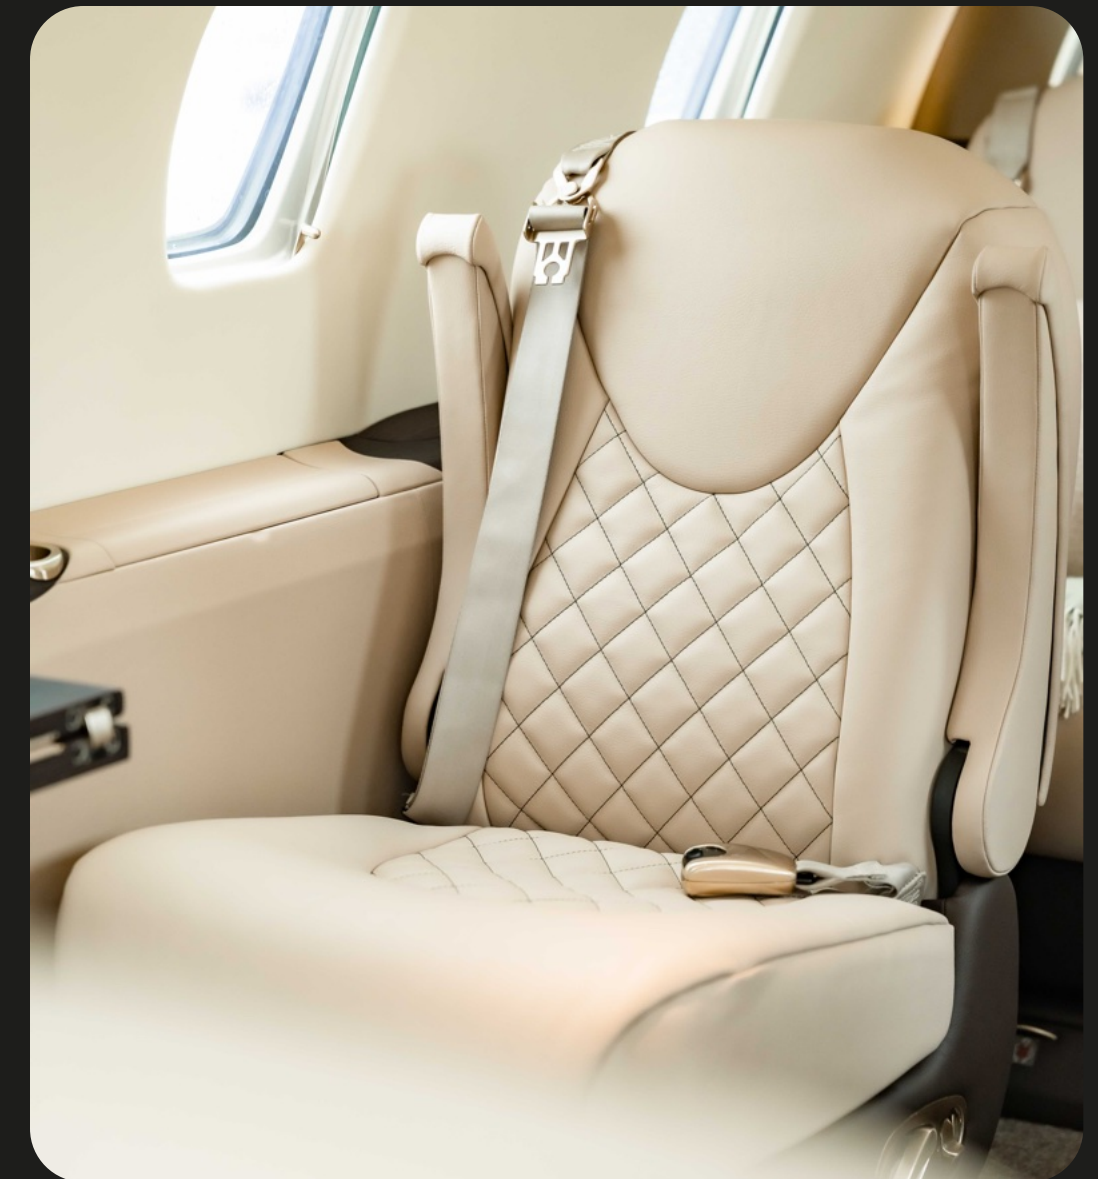

Citation XLS D-CRIE

LUMINAIR

General Information

Manufacturer	Textron Aviation
Model Series	Citation 560XL
YOM	2008
Crew	2 Pilots
Total Passengers	8

Performance

Maximum Range	1,800 nm (~3.334 km)
Cruise Speed	Mach 0.75 (~815 km/h)

*depending on passenger load and weather conditions

Measurements

Cabin Height	1,73 m
Cabin Width	1,70 m
Cabin Length	5,50 m

Cabin Configuration

- Six executive seats with full swivel, recline, and sliding functions
- Retractable executive tables
- Dedicated closet for storage
- Adjustable seat rails for customizable legroom
- No microwave – cold catering only
- Hot water, coffee pot, ice bin
- Pets allowed
- Smoking allowed

Amenities

- 1 (AFT)
- Available
- Not available
- Airshow
- Available
- Auxiliary power outlets for devices

Luggage

- Up to 8 standard sized suitcases
- 143 kg (315 lbs)
- 2,25 m³

LUMINAIR

THE WAY YOU WANT