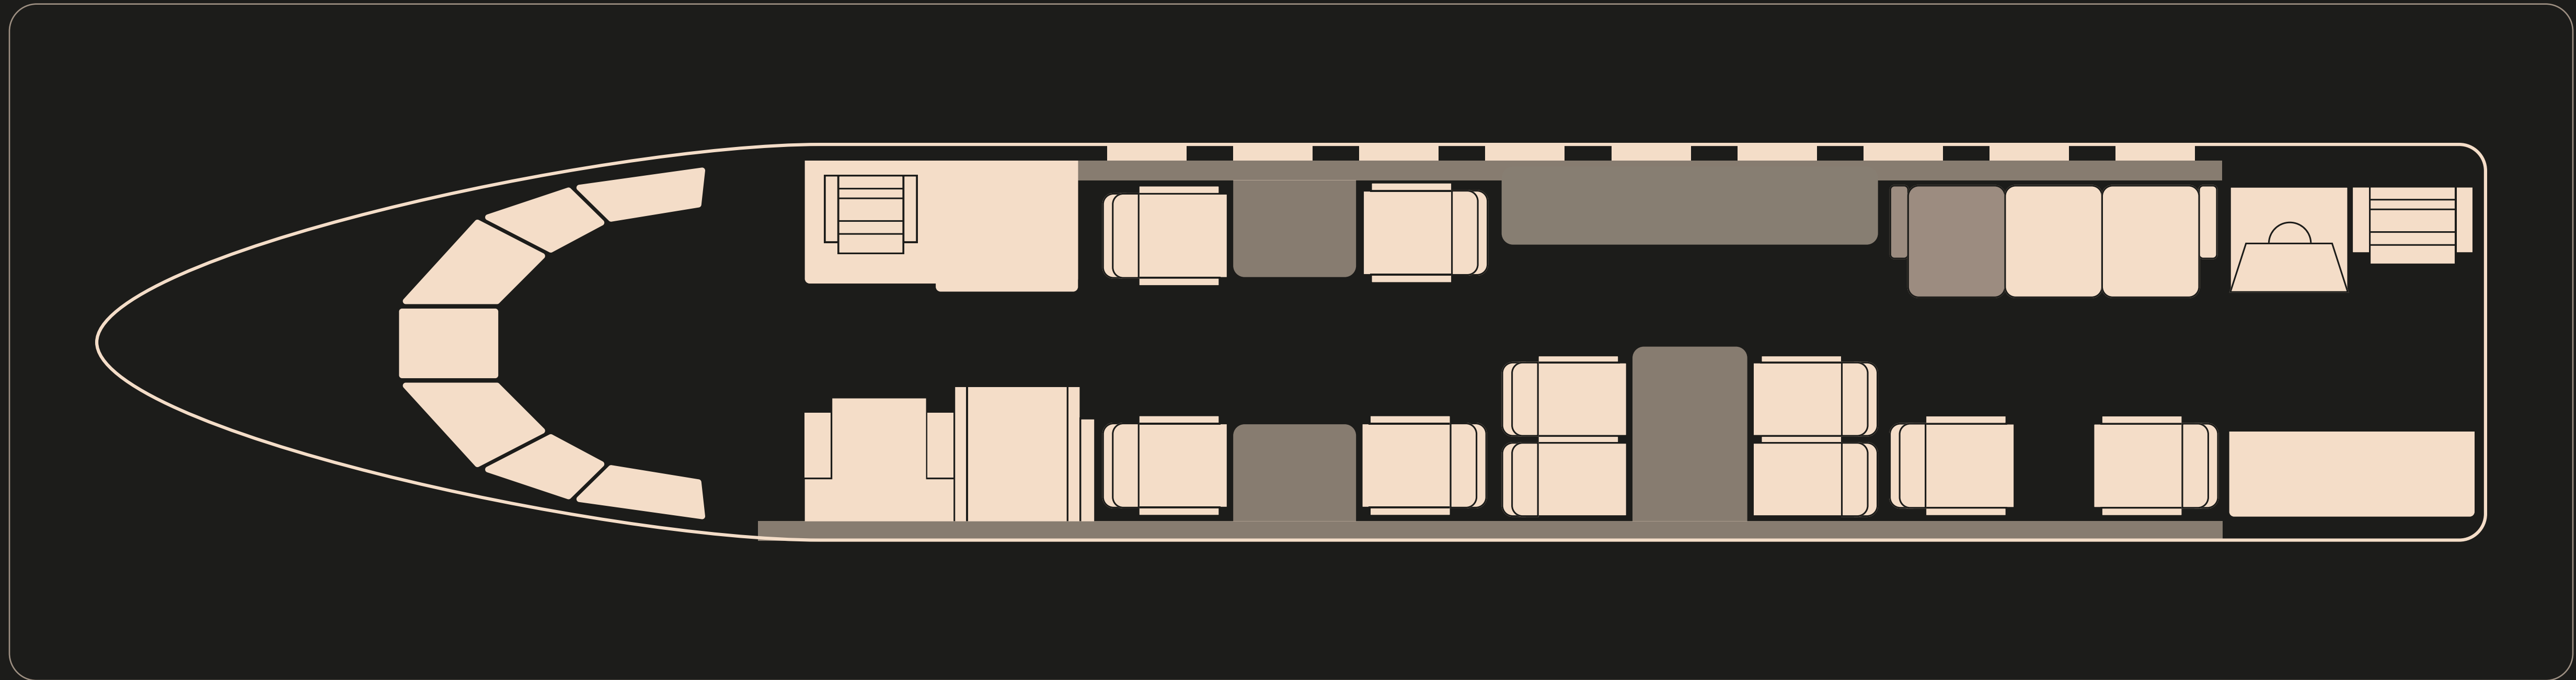

Dassault Falcon 7X

D-ARIE

LUMINAIR

General Information

Manufacturer	Dassault Aviation
Model Series	Falcon 7X
YOM	2009
Crew	2 Pilots + 1 FA
Total Passengers	12

Performance

Maximum Range	5.950 nm (~11.019 km)*
Cruise Speed	Mach 0.85 (~900 km/h)

*depending on passenger load and weather conditions

Measurements

Cabin Height	1,87 m (6 ft 2 in)
Cabin Width	2,37 m (7 ft 8 in)
Cabin Length	12,06 m (39 ft 7 in)

Cabin Configuration

- Spacious cabin with executive configuration in three zones
- Ergonomic seats with full recline, swivel, and tracking adjustments for maximum comfort
- Adjustable seat tracks to optimize legroom
- Pull-out executive tables for work or dining
- Fully equipped galley with microwave, oven & coffee machine
- Pets allowed
- Smoking allowed

Amenities

Enclosed Lavatory	2 (FWD & AFT)
Satphone	Available
IFE	2 Screens available (FWD & AFT) + 2 iPads
Outlets	Multiple power outlets and connectivity options for devices

Luggage

Suitcases	Up to 12 standard sized suitcases
Max. Cargo	300 kg (660 lbs)
Baggage Volume	3,6 m ³